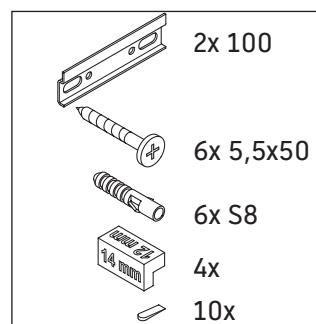

D-Neo

DE 4356

Mounting instructions

Instructions for use

The bathroom furniture range complies with the standards and guidelines applicable at the time of delivery and is designed for use in bathrooms. Direct contact with water should be avoided, for example, when showering.