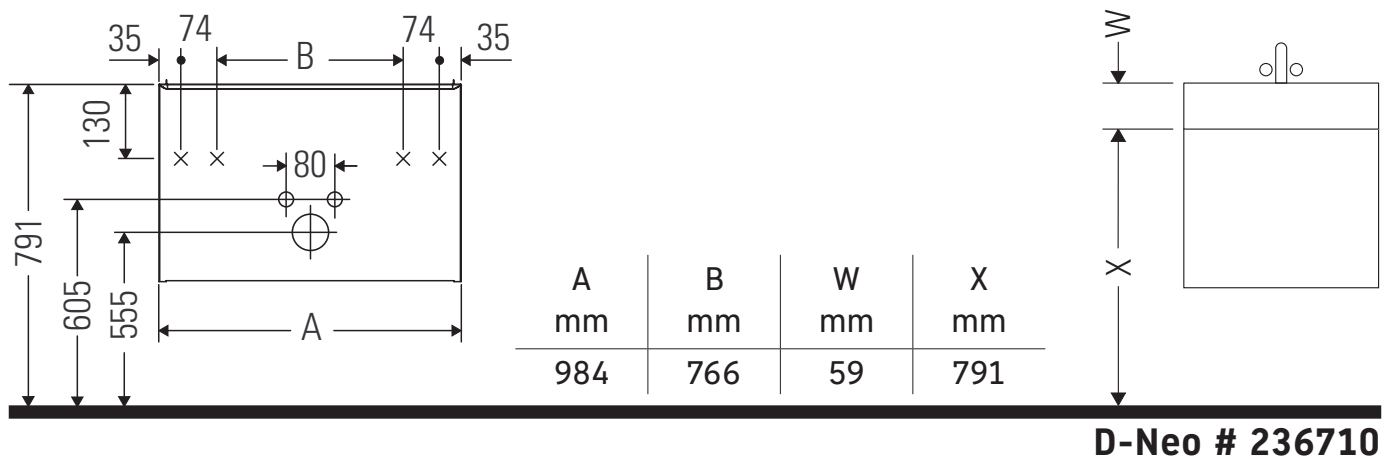

D-Neo

DE 4356

Mounting instructions

Instructions for use

The bathroom furniture range complies with the standards and guidelines applicable at the time of delivery and is designed for use in bathrooms. Direct contact with water should be avoided, for example, when showering.