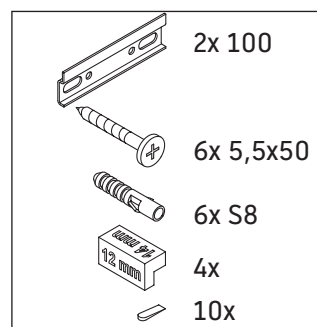

D-Neo

DE 4355

Mounting instructions

Instructions for use

The bathroom furniture range complies with the standards and guidelines applicable at the time of delivery and is designed for use in bathrooms. Direct contact with water should be avoided, for example, when showering.