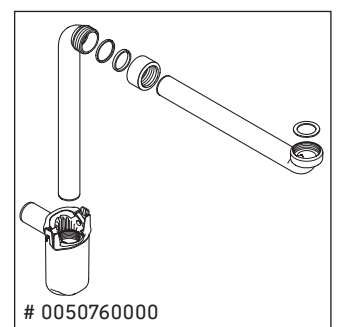

D-Neo

DE 4355

Mounting instructions

Instructions for use

The bathroom furniture range complies with the standards and guidelines applicable at the time of delivery and is designed for use in bathrooms. Direct contact with water should be avoided, for example, when showering.