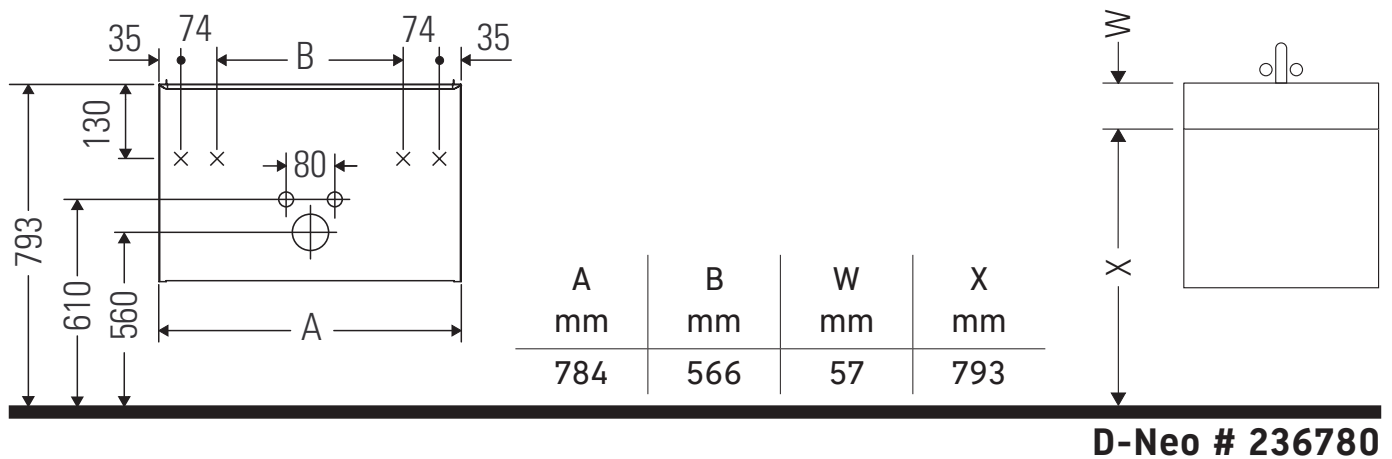

D-Neo

DE 4355

Mounting instructions

Instructions for use

The bathroom furniture range complies with the standards and guidelines applicable at the time of delivery and is designed for use in bathrooms. Direct contact with water should be avoided, for example, when showering.