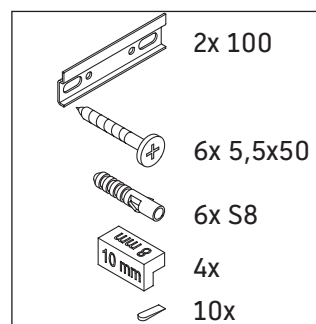

D-Neo

DE 4354

Mounting instructions

Instructions for use

The bathroom furniture range complies with the standards and guidelines applicable at the time of delivery and is designed for use in bathrooms. Direct contact with water should be avoided, for example, when showering.