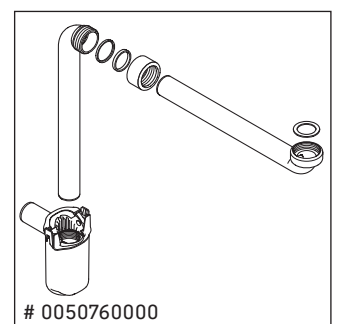

D-Neo

DE 4354

Mounting instructions

Instructions for use

The bathroom furniture range complies with the standards and guidelines applicable at the time of delivery and is designed for use in bathrooms. Direct contact with water should be avoided, for example, when showering.