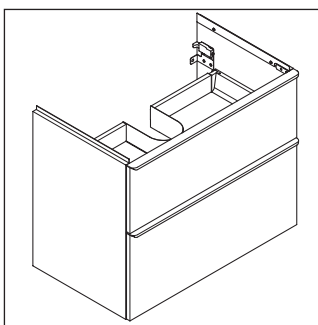

D-Neo

DE 4354

Mounting instructions

Instructions for use

The bathroom furniture range complies with the standards and guidelines applicable at the time of delivery and is designed for use in bathrooms. Direct contact with water should be avoided, for example, when showering.