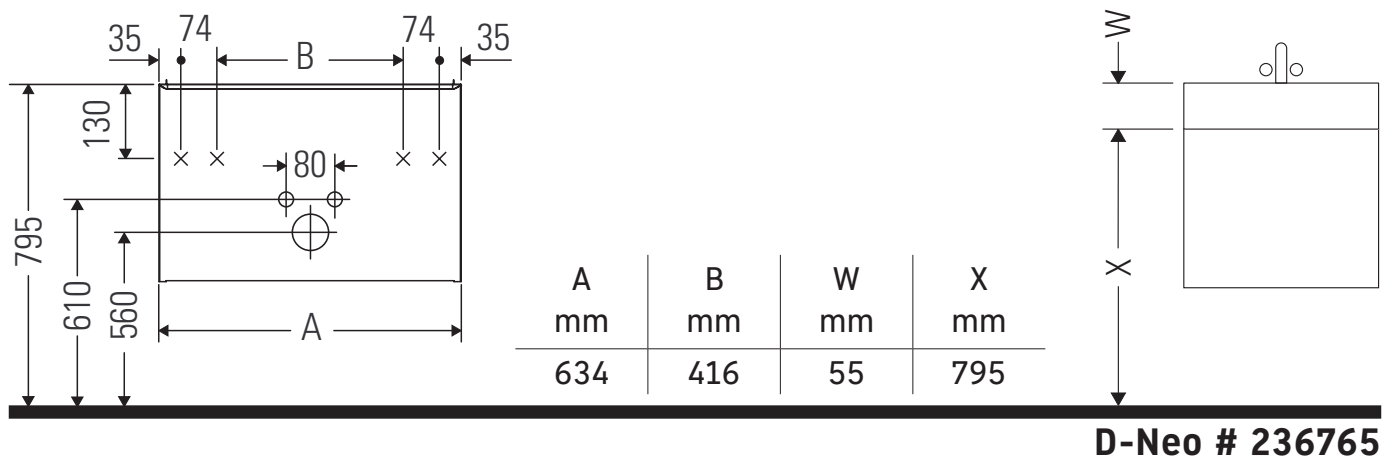

D-Neo

DE 4354

Mounting instructions

Instructions for use

The bathroom furniture range complies with the standards and guidelines applicable at the time of delivery and is designed for use in bathrooms. Direct contact with water should be avoided, for example, when showering.