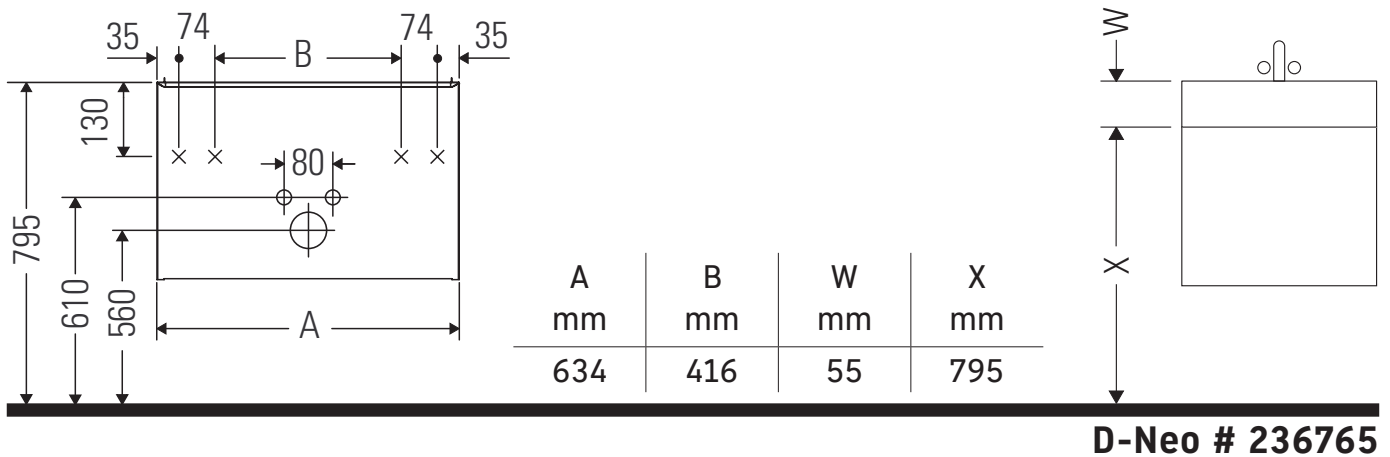

D-Neo

DE 4254

Mounting instructions

Instructions for use

The bathroom furniture range complies with the standards and guidelines applicable at the time of delivery and is designed for use in bathrooms. Direct contact with water should be avoided, for example, when showering.