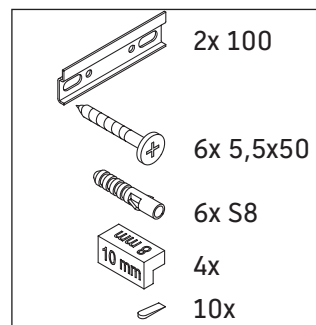

D-Neo

DE 4254

Mounting instructions

Instructions for use

The bathroom furniture range complies with the standards and guidelines applicable at the time of delivery and is designed for use in bathrooms. Direct contact with water should be avoided, for example, when showering.