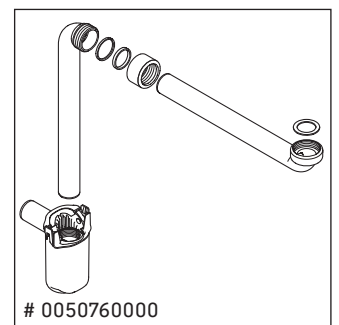

D-Neo

DE 4254

Mounting instructions

Instructions for use

The bathroom furniture range complies with the standards and guidelines applicable at the time of delivery and is designed for use in bathrooms. Direct contact with water should be avoided, for example, when showering.