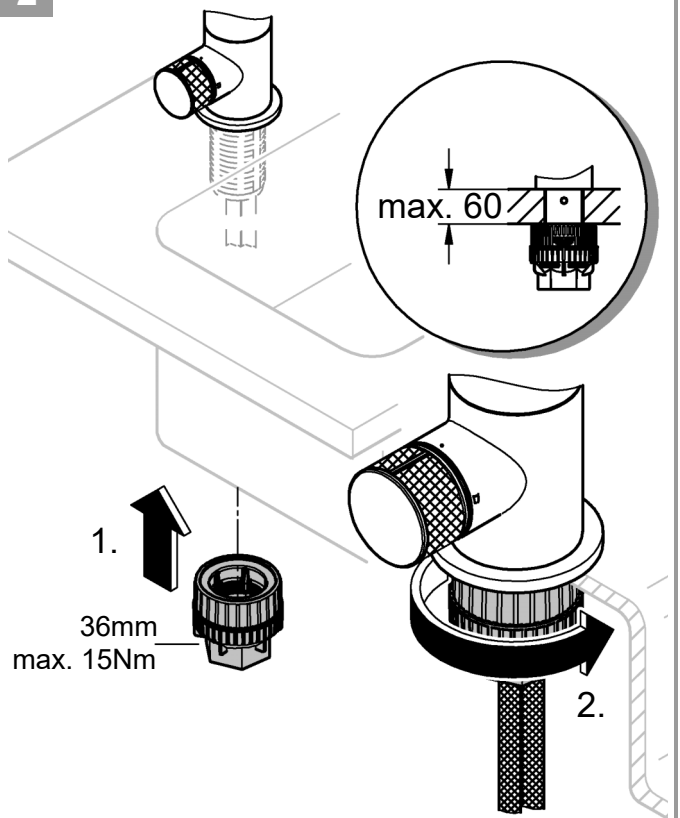

DIN
1988

DIN EN
806

bar

max. 10
0,5 5 1

°C

max. 70°
max. 60°

1

2