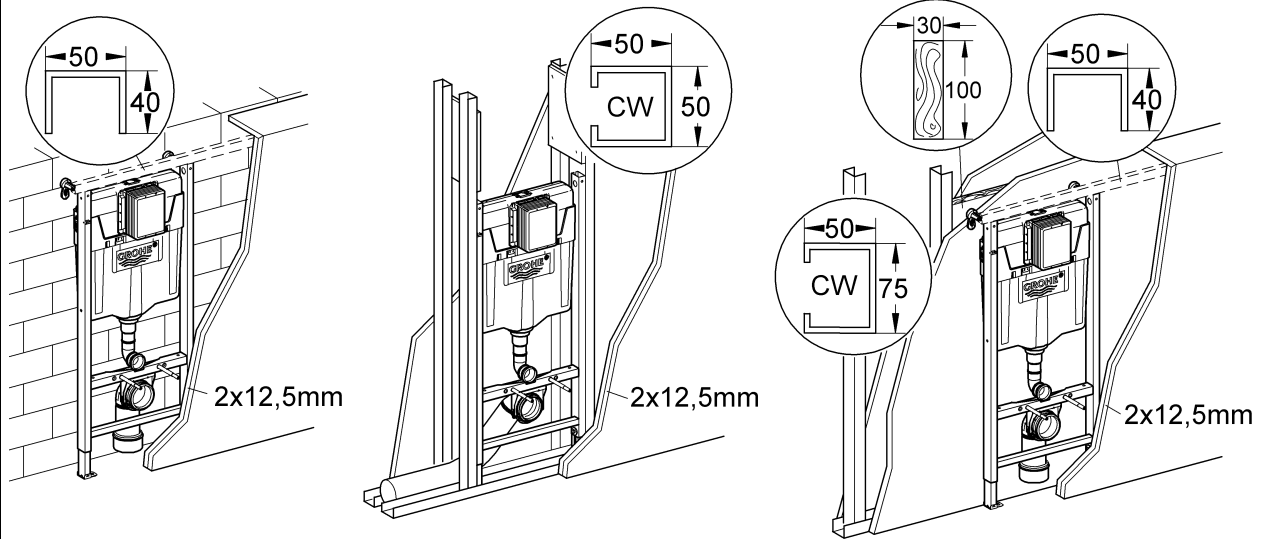

38 719
 38 790
 38 840
 38 983
 38 984

Design & Quality Engineering GROHE Germany

99.516.031/ÄM 221668/12.11

1

2

3

4

5