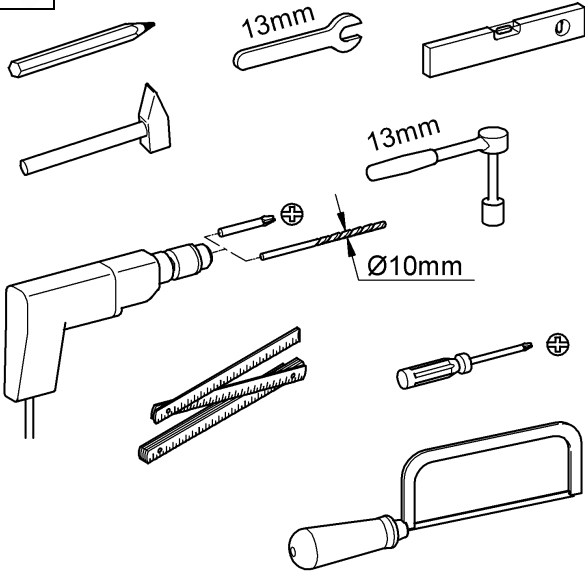

38 994

Rapid SL

Design + Engineering GROHE Germany

99.0068.031/ÄM 226590/04.14

GROHE
ENJOY WATER®

i

1

2