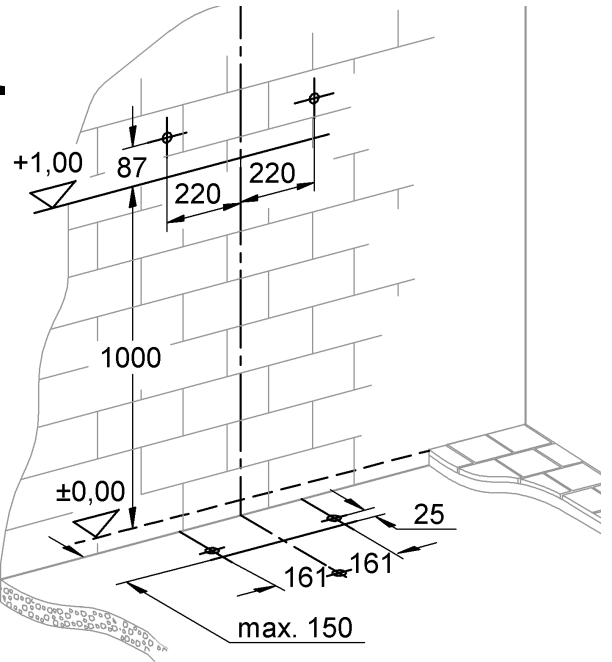

38 994

Rapid SL

Design + Engineering GROHE Germany

99.0068.031/ÄM 226590/04.14

GROHE
ENJOY WATER®

i

1

2

3

4

5

6

7

	X	Y	Z
 6 l 3,5 l	54 mm	57 mm	>18 mm
> 6 l 4 l	54 mm	78 mm	<3 mm

A series of 20 horizontal black lines spanning the width of the page, providing a template for handwriting practice.

D