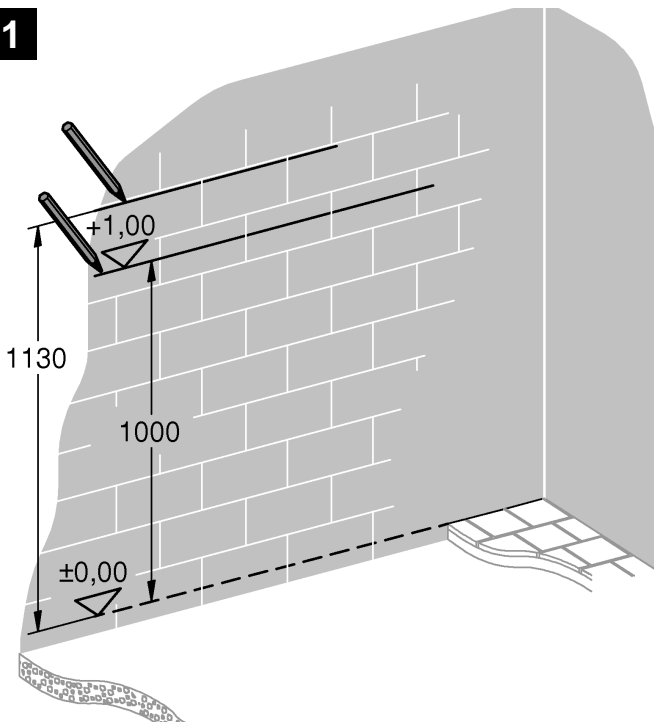

38 994

Rapid SL

Design + Engineering GROHE Germany

99.0068.031/ÄM 226590/04.14

GROHE
ENJOY WATER®

i

1

2