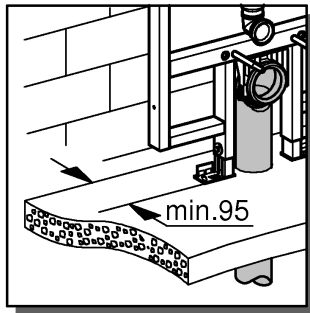

38 994

Rapid SL

Design + Engineering GROHE Germany

99.0068.031/ÄM 226590/04.14

GROHE
ENJOY WATER®

i

1

2