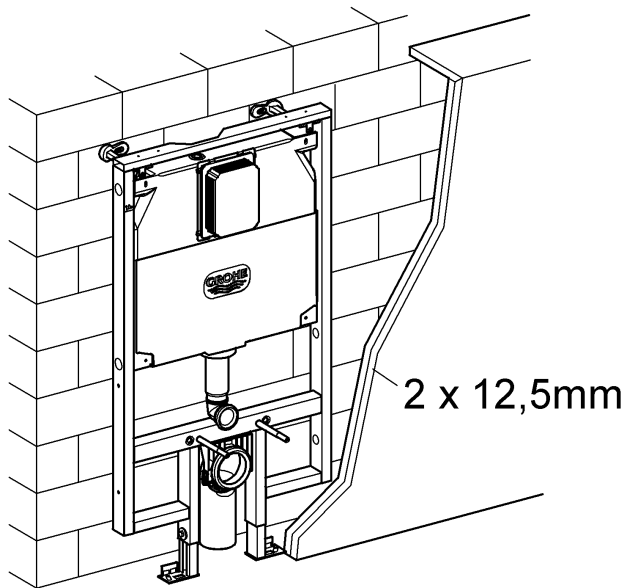

38 994

Rapid SL

Design + Engineering GROHE Germany

99.0068.031/ÄM 226590/04.14

GROHE
ENJOY WATER®

i

1

2