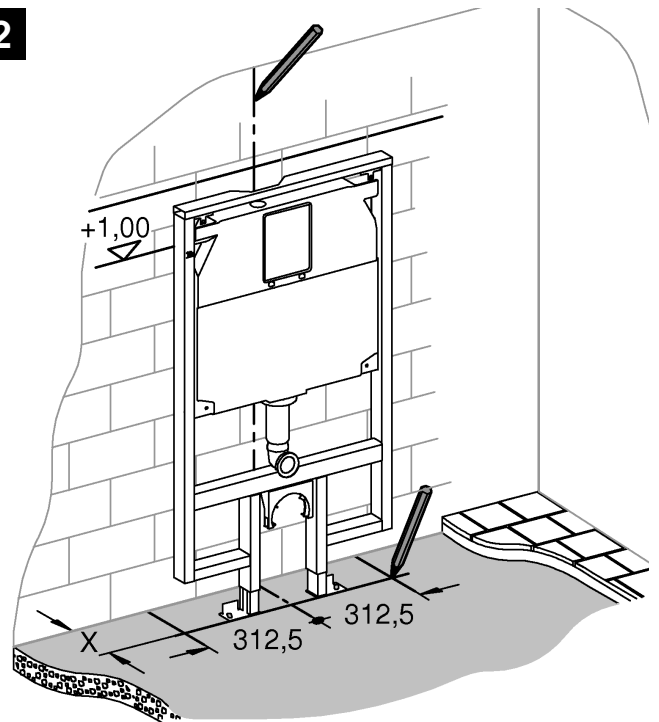

38 994

Rapid SL

Design + Engineering GROHE Germany

99.0068.031/ÄM 226590/04.14

GROHE
ENJOY WATER®

i

1

2