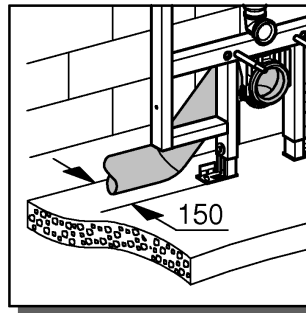

38 994

Rapid SL

Design + Engineering GROHE Germany

99.0068.031/ÄM 226590/04.14

GROHE
ENJOY WATER®

i

1

2