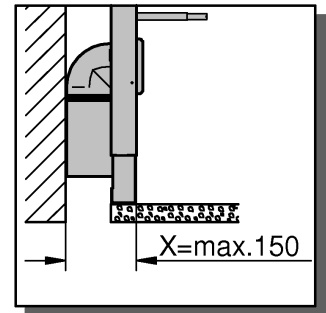

38 994

Rapid SL

Design + Engineering GROHE Germany

99.0068.031/ÄM 226590/04.14

GROHE
ENJOY WATER®

i

1

2