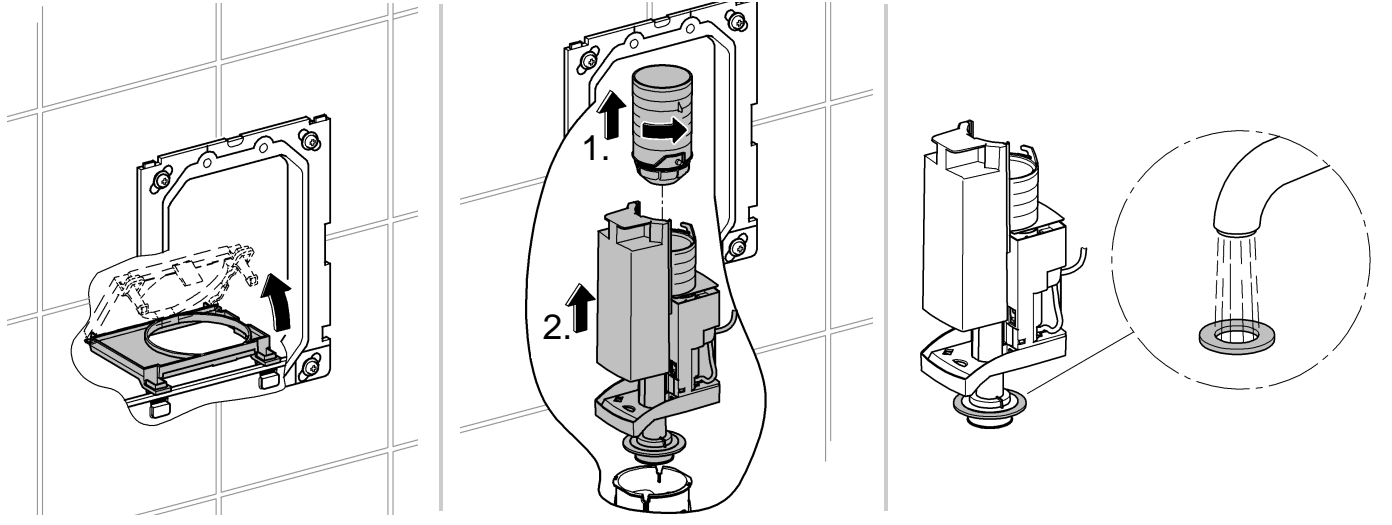

X	Y	Z
  6 l 3,5 l	54 mm	57 mm	>18 mm
> 6 l 4 l	54 mm	78 mm	<3 mm