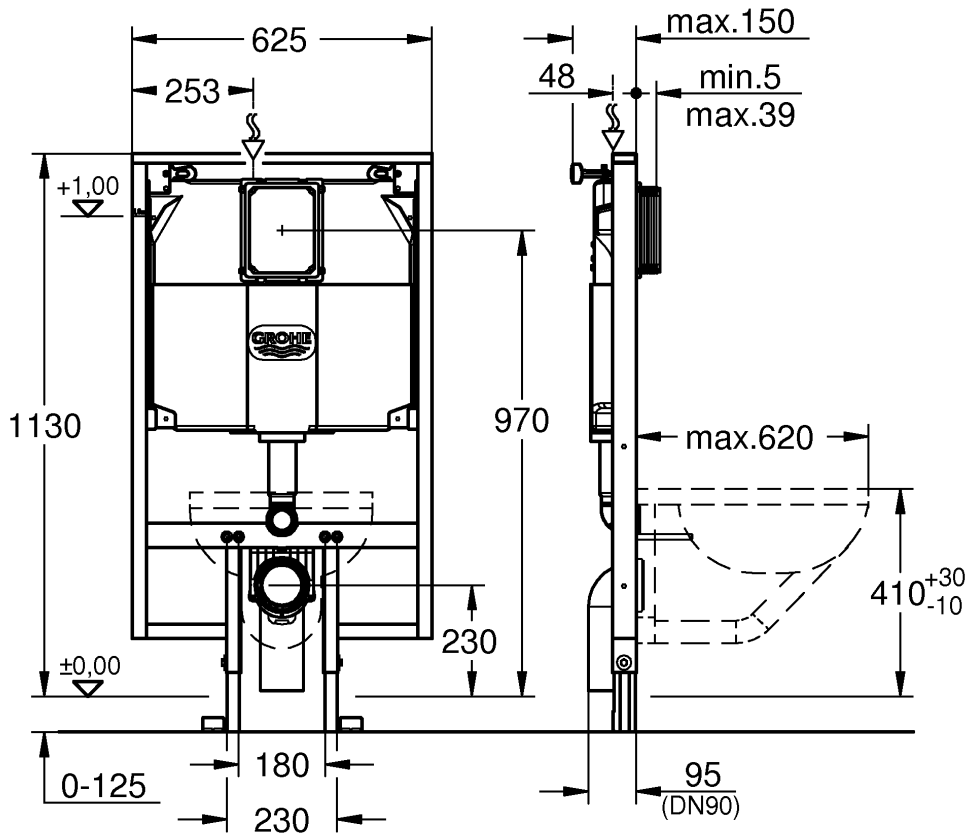

38 994

Rapid SL

Design + Engineering GROHE Germany

99.0068.031/ÄM 226590/04.14

GROHE
ENJOY WATER®

i

1

2

3

4

5

6

7

	X	Y	Z
 6 l 3,5 l	54 mm	57 mm	>18 mm
> 6 l 4 l	54 mm	78 mm	<3 mm

A series of 20 horizontal black lines spanning the width of the page, providing a template for handwriting practice.

D