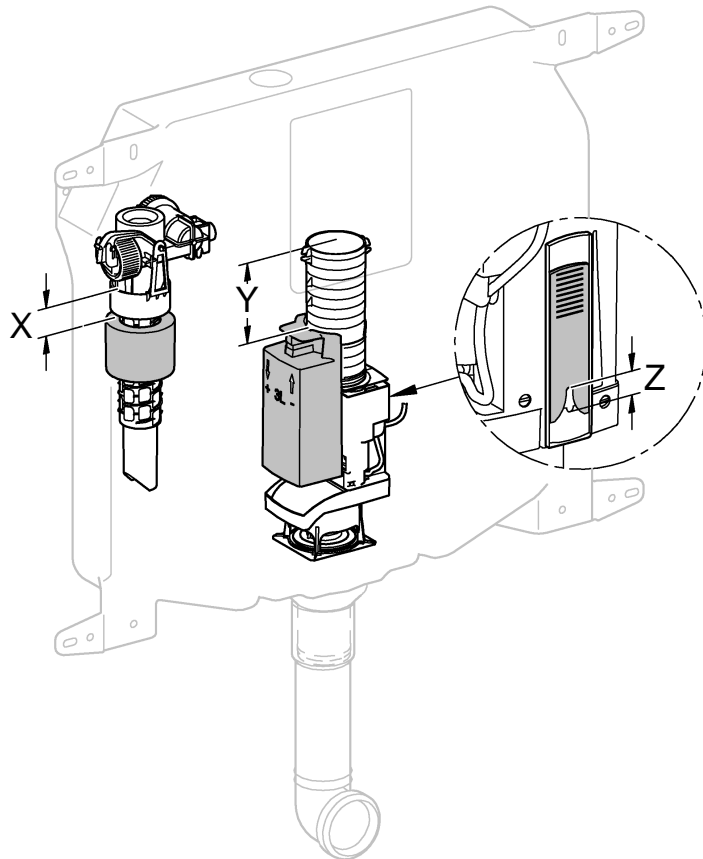

X	Y	Z
  6 l 3,5 l	54 mm	57 mm	>18 mm
> 6 l 4 l	54 mm	78 mm	<3 mm