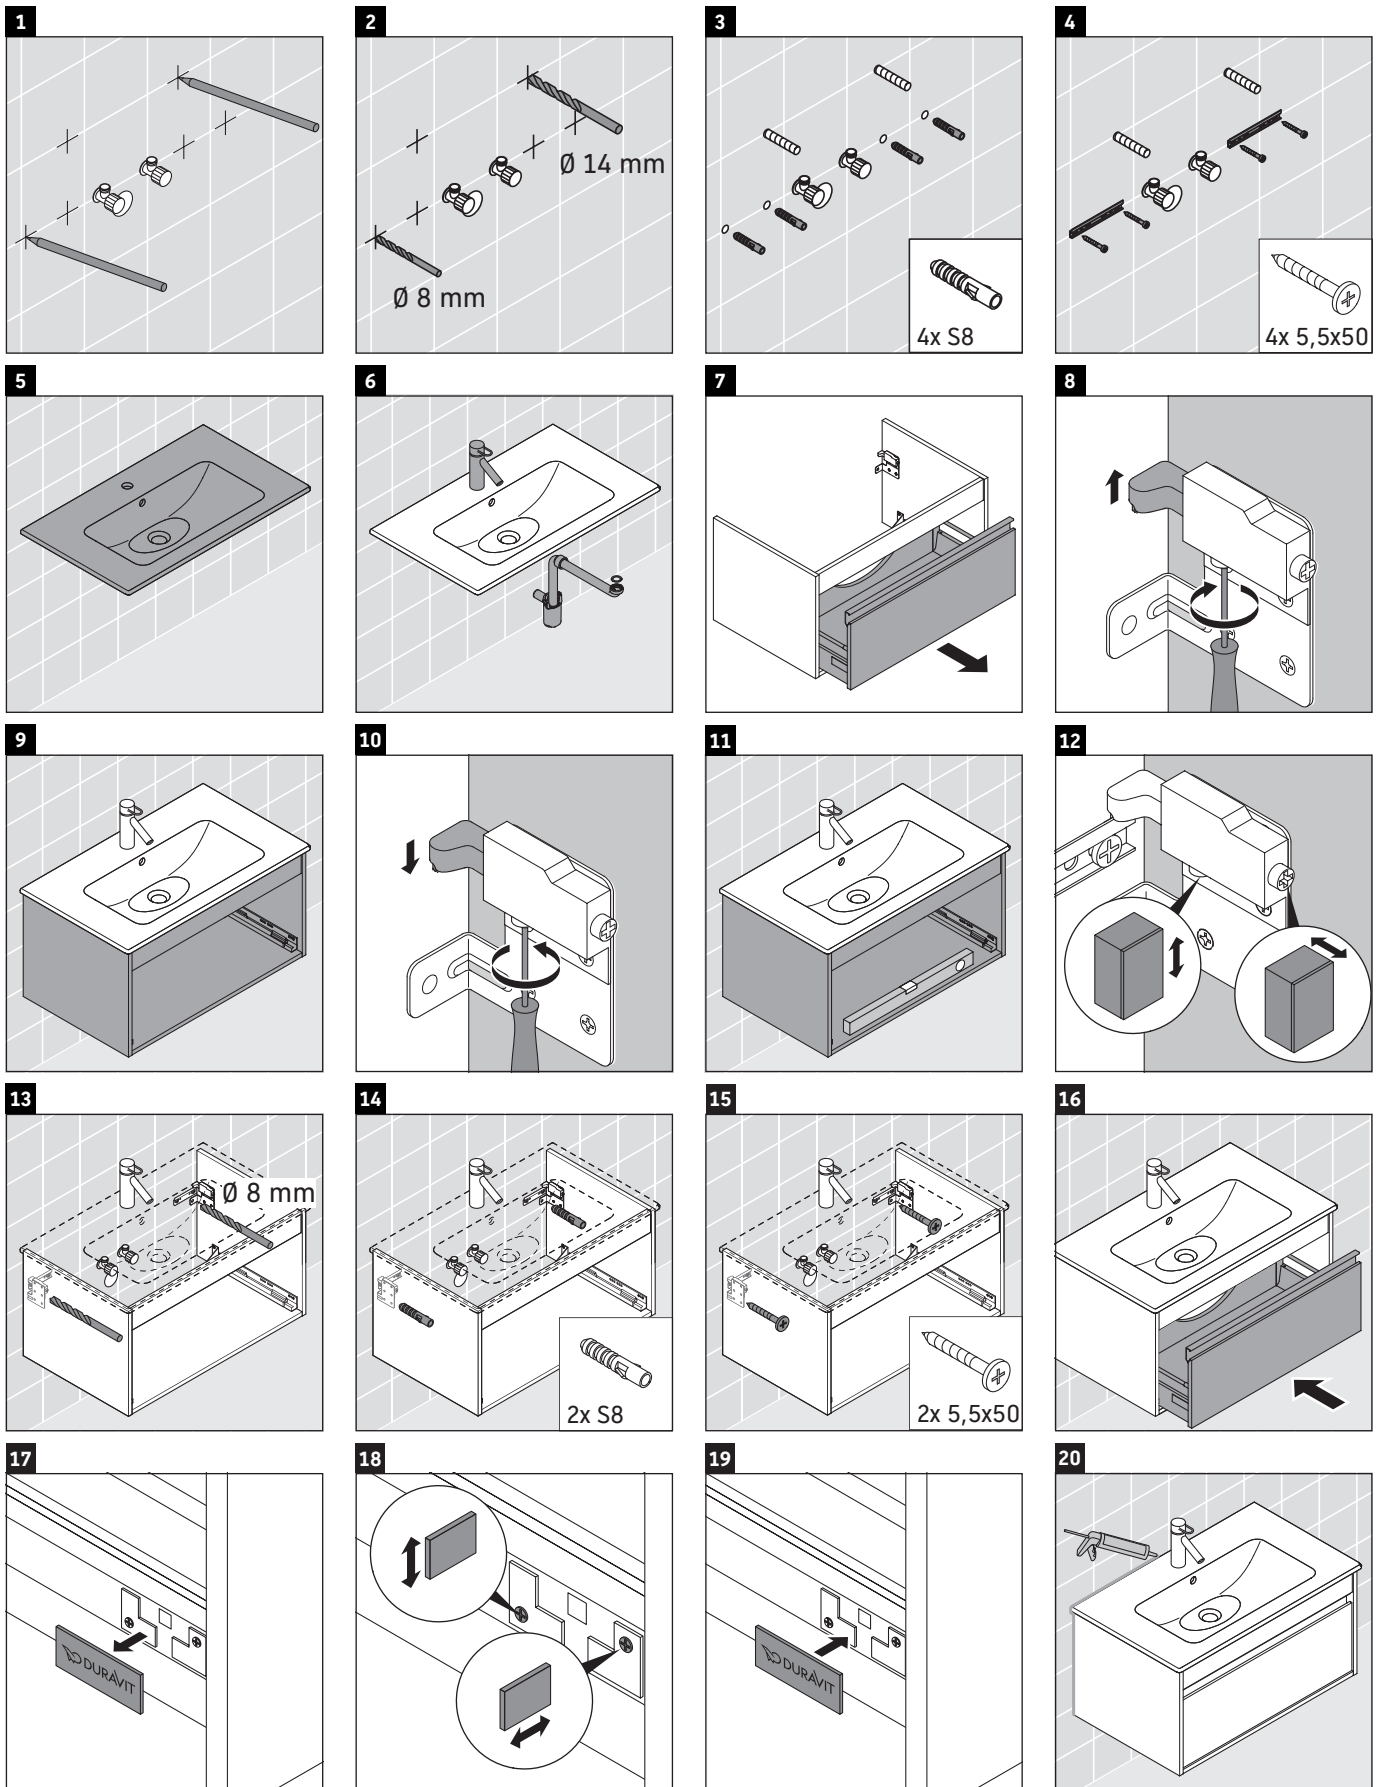

Best.-Nr. KT6422/18.06.2