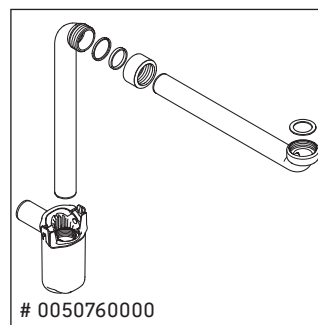

Ketho

KT 6422

Mounting instructions

Instructions for use

The bathroom furniture range complies with the standards and guidelines applicable at the time of delivery and is designed for use in bathrooms. Direct contact with water should be avoided, for example, when showering.

We reserve the right to make technical improvements and design modifications to the products illustrated.

Best.-Nr. KT6422/18.06.2