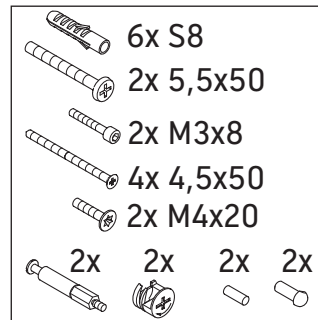

Happy D.2 Plus

HP 4838

Mounting instructions

Instructions for use

The bathroom furniture range complies with the standards and guidelines applicable at the time of delivery and is designed for use in bathrooms. Direct contact with water should be avoided, for example, when showering.