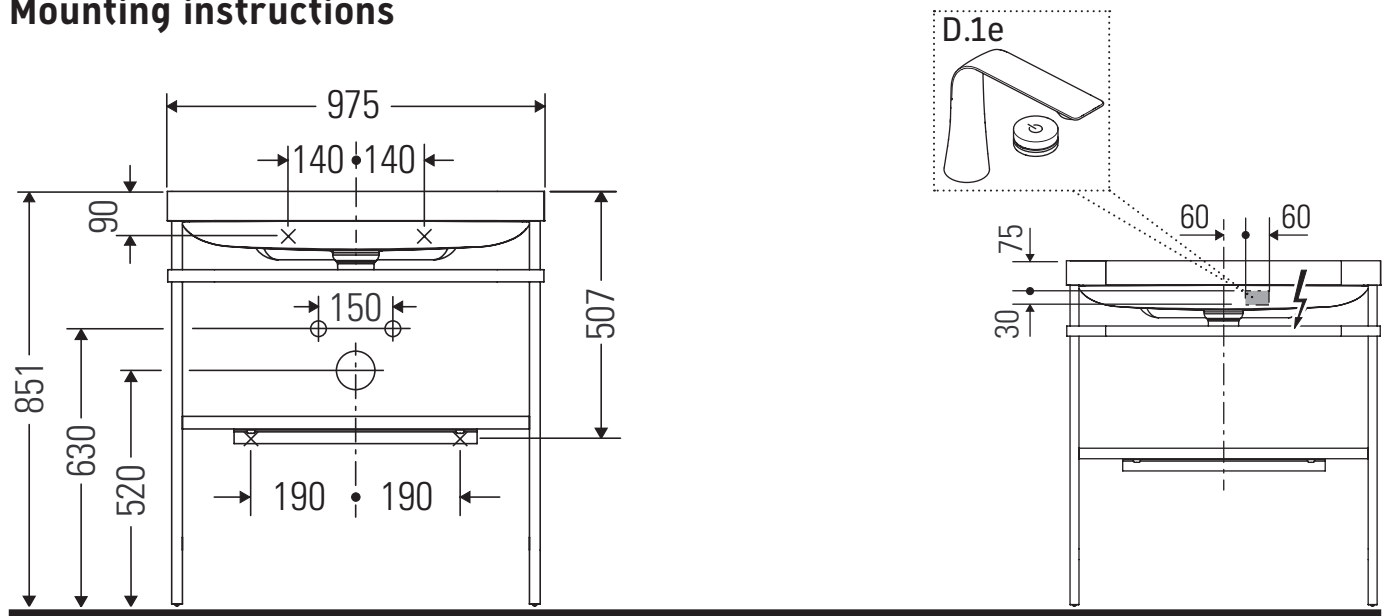

Happy D.2 Plus

HP 4838

Mounting instructions

Instructions for use

The bathroom furniture range complies with the standards and guidelines applicable at the time of delivery and is designed for use in bathrooms. Direct contact with water should be avoided, for example, when showering.