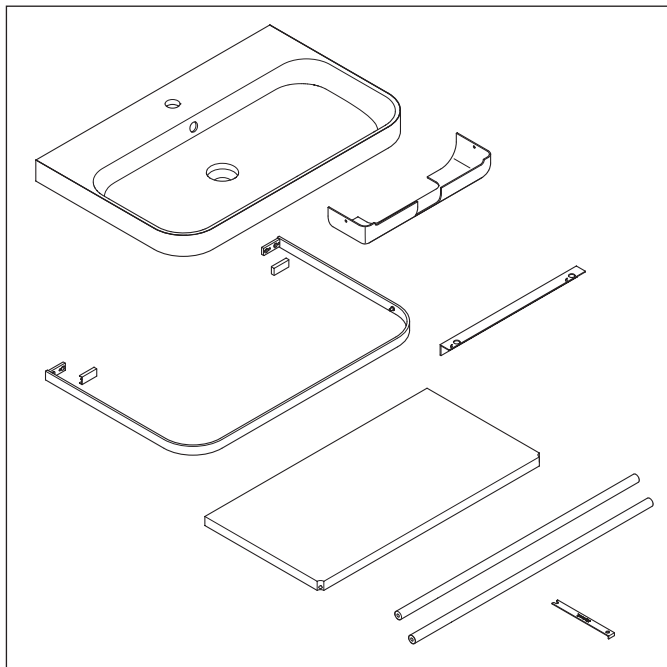

Happy D.2 Plus

HP 4838

Mounting instructions

Instructions for use

The bathroom furniture range complies with the standards and guidelines applicable at the time of delivery and is designed for use in bathrooms. Direct contact with water should be avoided, for example, when showering.