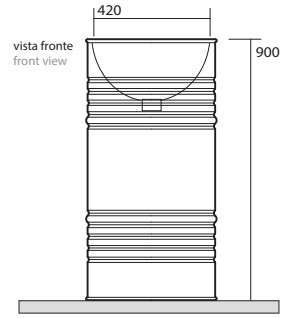

artwork

ITALIAN HERITAGE

4742 BARREL

lavabo freestanding scarico
suolo completo di sifone e tubo
flessibile di scarico
Peso 43,00 Kg

4742 BARREL

Freestanding washbasin
floor outlet siphon and
flexible waste pipe included
Weight 43,00 kg