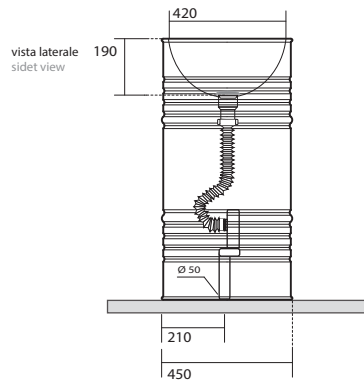

artwork

ITALIAN HERITAGE

4742 BARREL

lavabo freestanding scarico
suolo completo di sifone e tubo
flessibile di scarico
Peso 43,00 Kg

4742 BARREL

Freestanding washbasin
floor outlet siphon and
flexible waste pipe included
Weight 43,00 kg