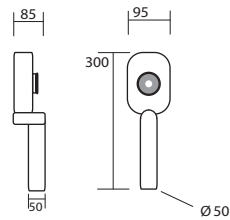

artwork

ITALIAN HERITAGE

4742 BARREL

lavabo freestanding scarico
suolo completo di sifone e tubo
flessibile di scarico
Peso 43,00 Kg

4742 BARREL

Freestanding washbasin
floor outlet siphon and
flexible waste pipe included
Weight 43,00 kg