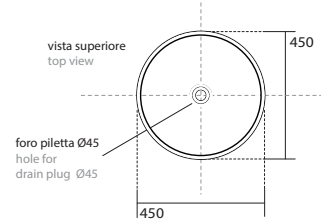

artwork

ITALIAN HERITAGE

4742 BARREL

lavabo freestanding scarico
suolo completo di sifone e tubo
flessibile di scarico
Peso 43,00 Kg

4742 BARREL

Freestanding washbasin
floor outlet siphon and
flexible waste pipe included
Weight 43,00 kg