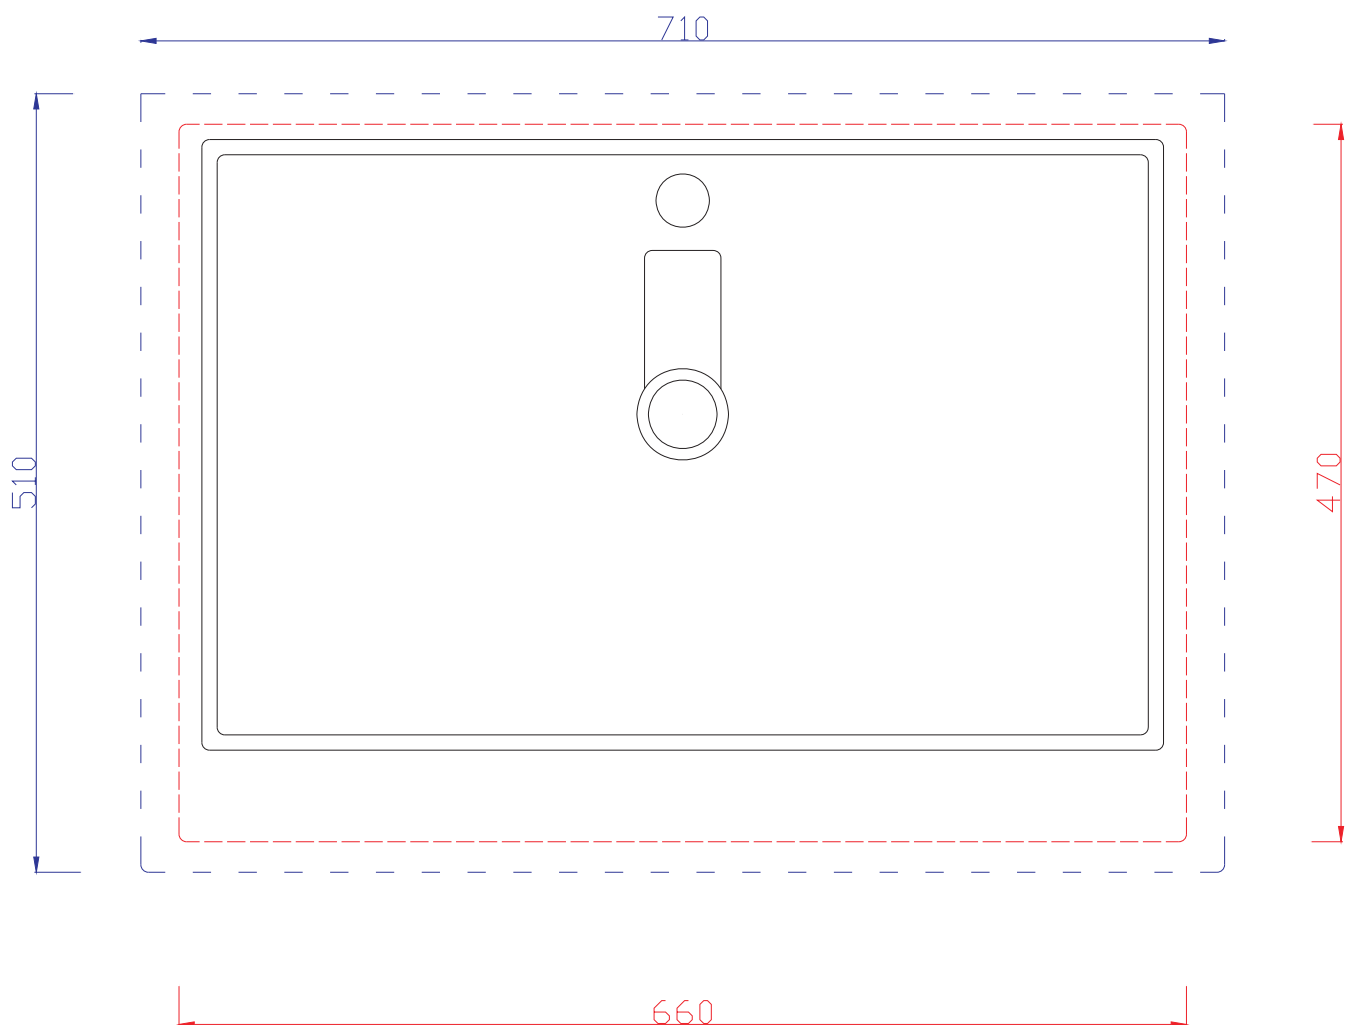

## Scasso Gap consolle 71

- - Ingombro lavabo- Obstruction

--- Scasso consigliato -Recommended size of hole