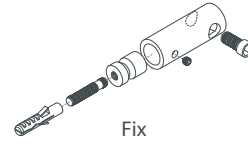

Included

Wrench

Glue

Not Included

Level

Drill and Bit Ø 6 mm

Pencil

Silicone