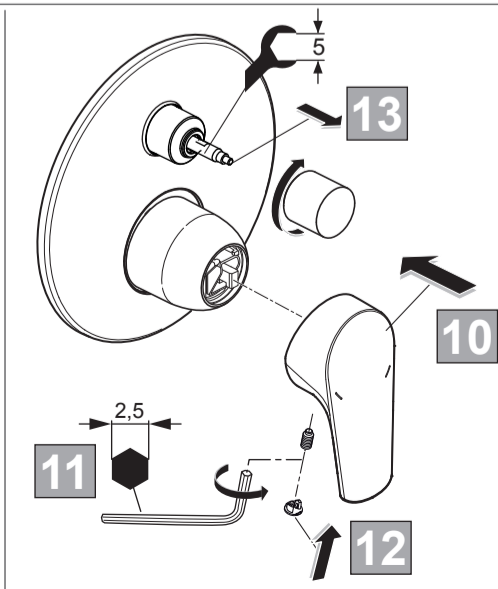

P	bar	0,5	MAX. 10	5	thumbs up	Q (3 bar)
T	°C	MAX. 80	65	40	thumbs up	l/min
						25