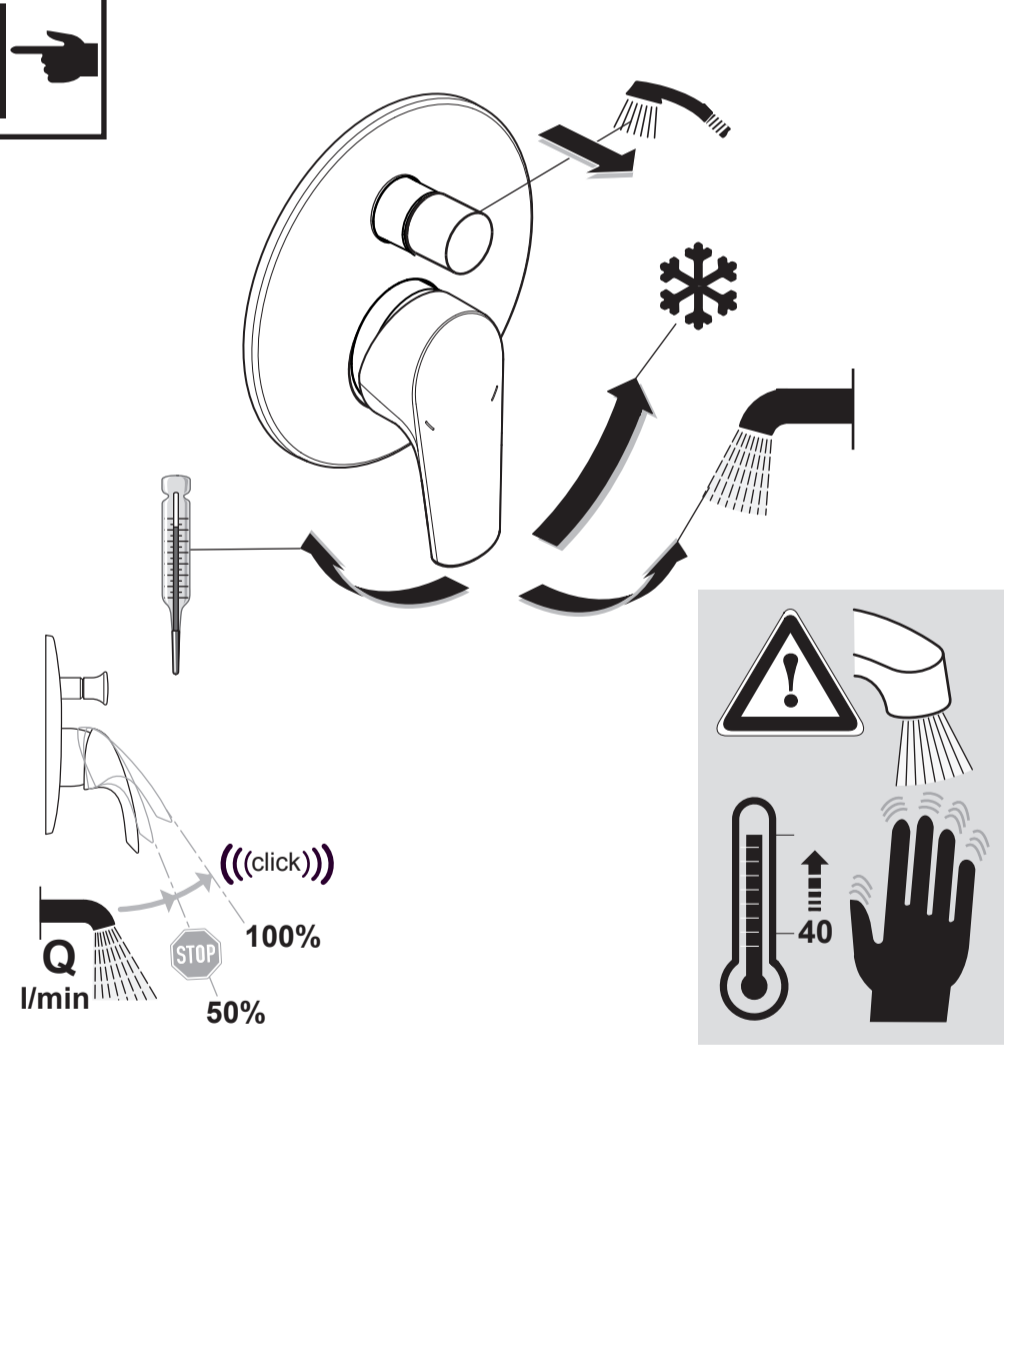

P	bar	0,5	MAX. 10	5	thumbs up	Q (3 bar)
T	°C	MAX. 80	65	40	thumbs up	l/min
						25