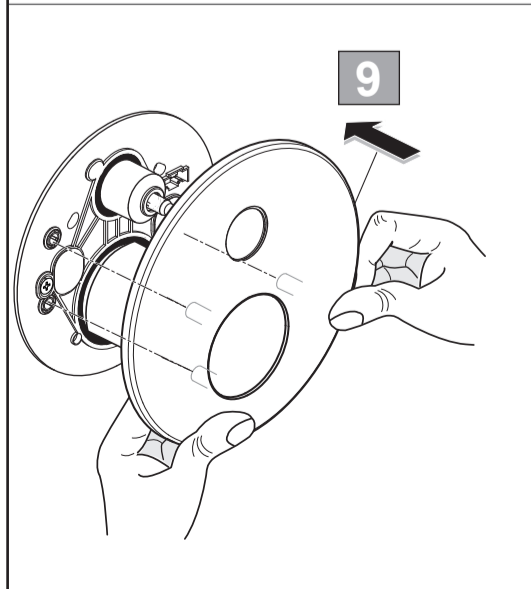

P	bar	0,5	MAX. 10	5	thumbs up	Q (3 bar)
T	°C	MAX. 80	65	40	thumbs up	l/min
						25