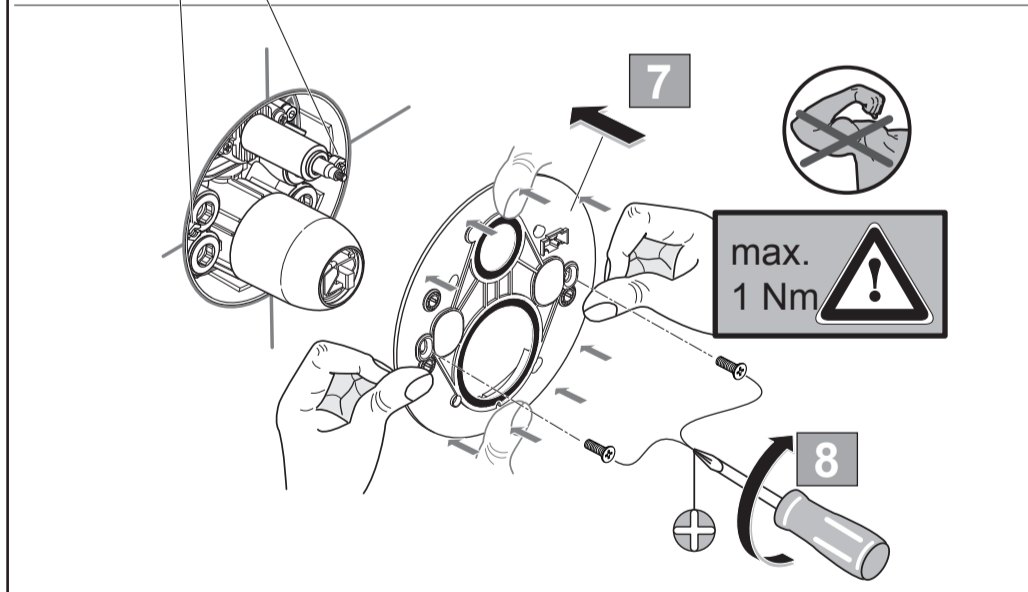

P	bar	0,5	MAX. 10	5	thumbs up	Q (3 bar)
T	°C	MAX. 80	65	40	thumbs up	l/min
						25