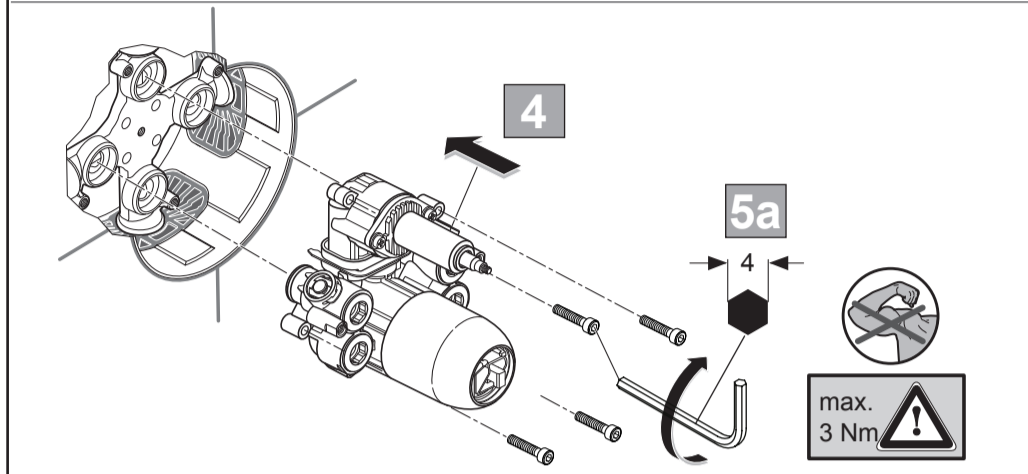

CONNECT AIR
A 7034 .. A 7035 ..

0617 / A 868 373
 (+ A 865 612)
 Made in Germany

Ideal Standard International NV
 Corporate Village - Gent Building
 Da Vincilaan 2
 1935 Zaventem
 Belgium

www.idealstandardinternational.com