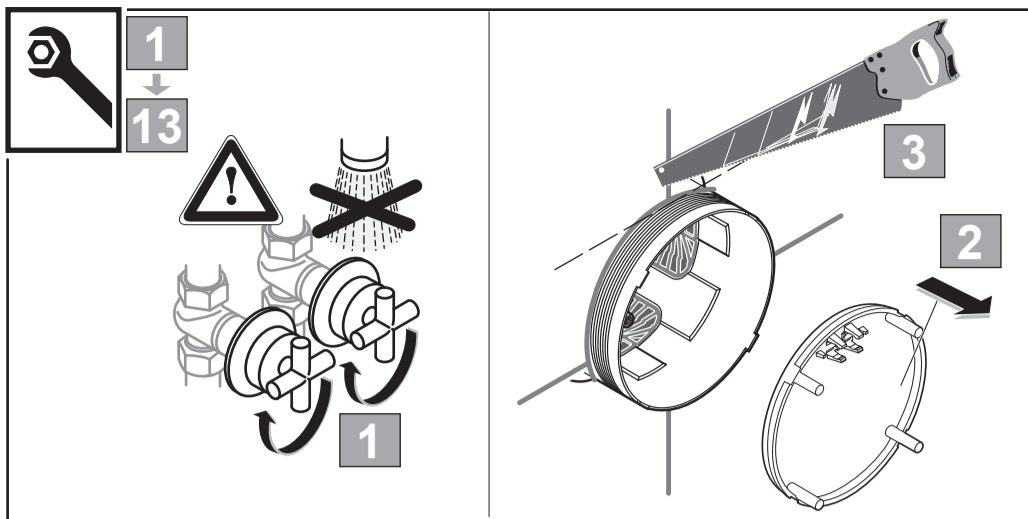

CONNECT AIR
A 7034 .. A 7035 ..

0617 / A 868 373
 (+ A 865 612)
 Made in Germany

Ideal Standard International NV
 Corporate Village - Gent Building
 Da Vincilaan 2
 1935 Zaventem
 Belgium

www.idealstandardinternational.com