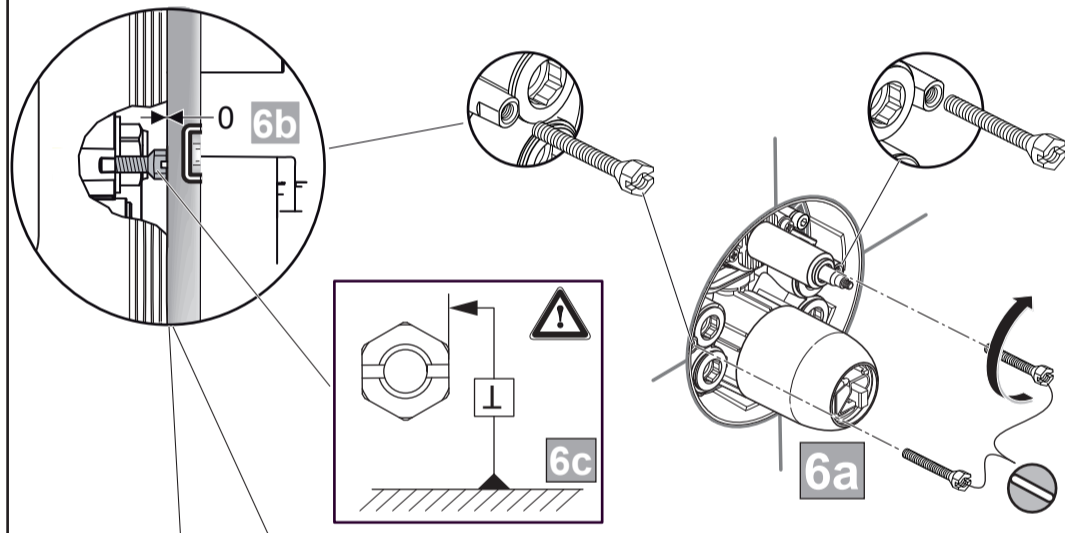

P	bar	0,5	MAX. 10	5	thumbs up	Q (3 bar)
T	°C	MAX. 80	65	40	thumbs up	l/min
						25