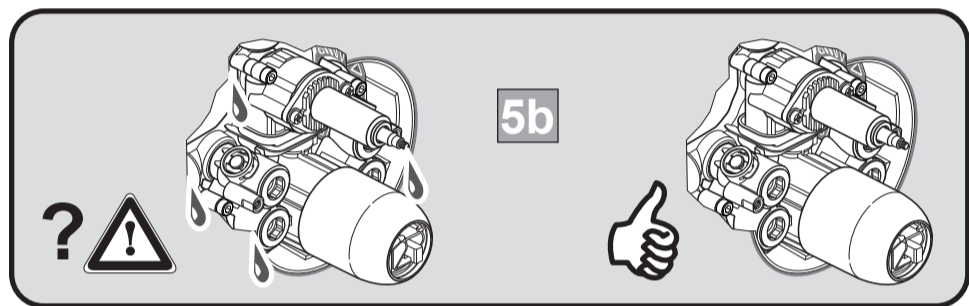

P	bar	0,5	MAX. 10	5	thumbs up	Q (3 bar)
T	°C	MAX. 80	65	40	thumbs up	l/min
						25