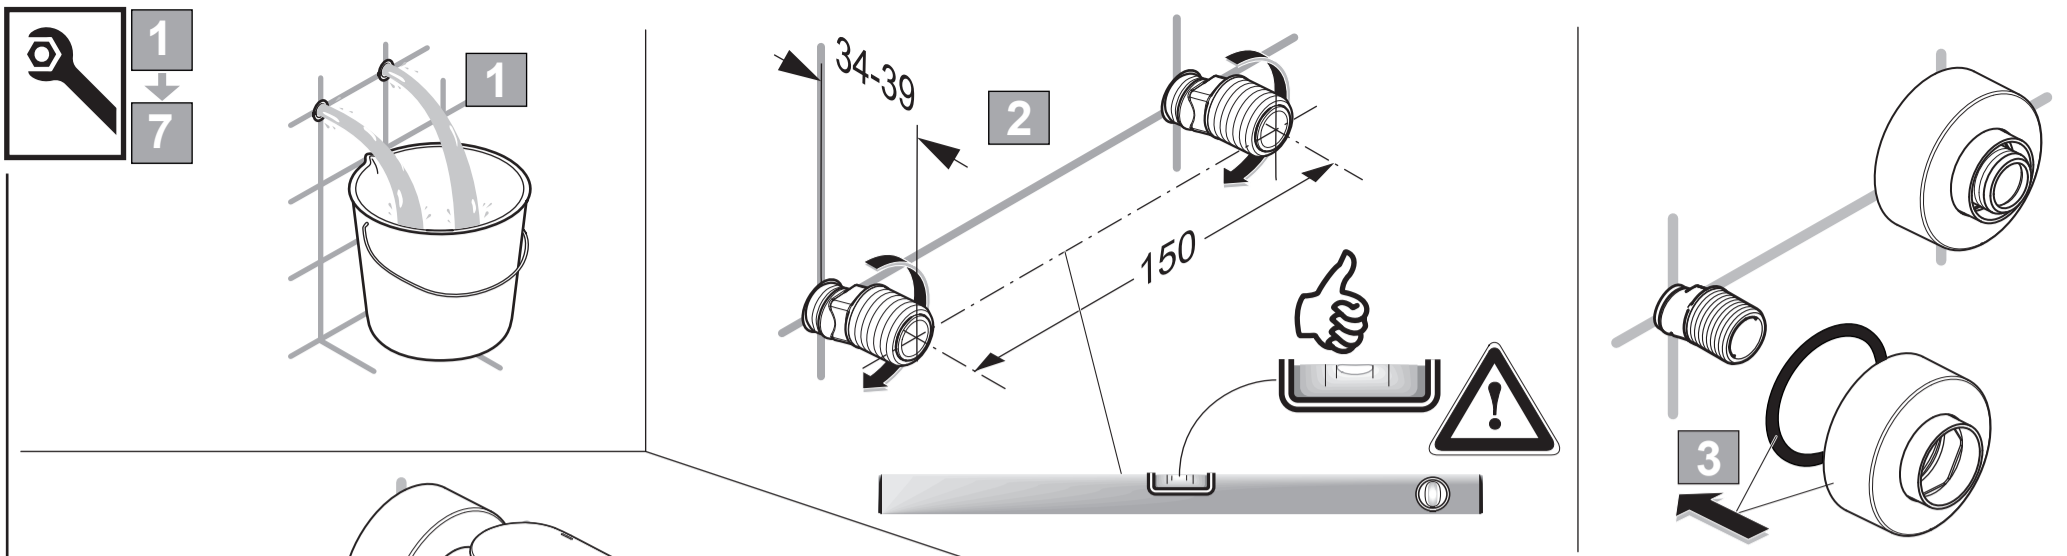

CONNECT AIR

A 7033 .. A 7056 ..

0717 / A 868 369
 (+ A 865 612)
 Made in Germany

A7033

A7056

Ideal Standard International NV
 Corporate Village - Gent Building
 Da Vincilaan 2
 1935 Zaventem
 Belgium

www.idealstandardinternational.com