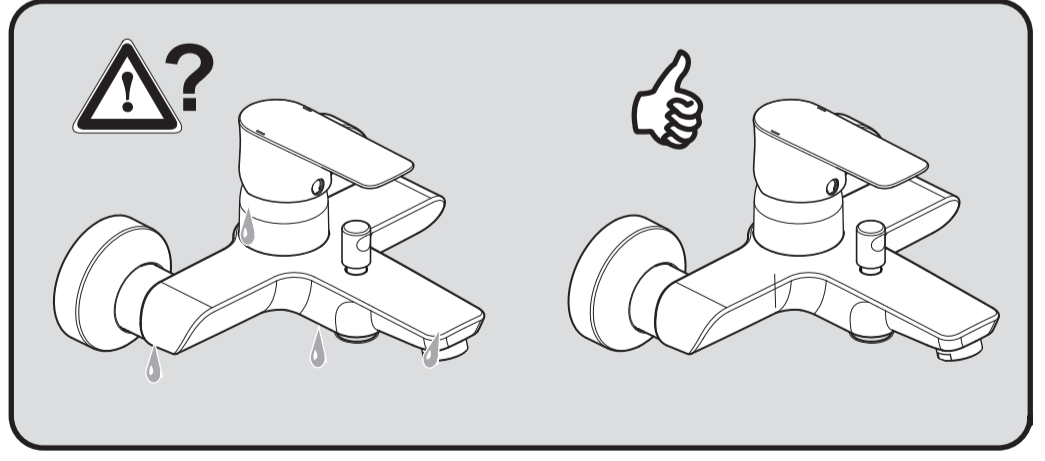

CONNECT AIR

A 7033 .. A 7056 ..

0717 / A 868 369
 (+ A 865 612)
 Made in Germany

A7033

A7056

Ideal Standard International NV
 Corporate Village - Gent Building
 Da Vincilaan 2
 1935 Zaventem
 Belgium

www.idealstandardinternational.com