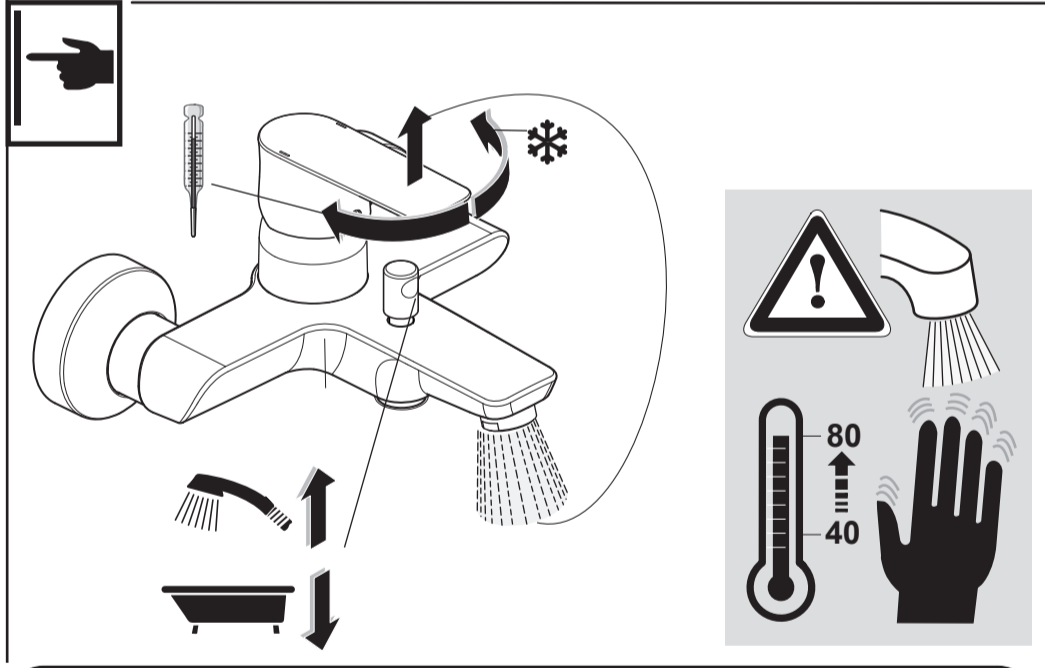

CONNECT AIR

A 7033 .. A 7056 ..

0717 / A 868 369
 (+ A 865 612)
 Made in Germany

A7033

A7056

Ideal Standard International NV
 Corporate Village - Gent Building
 Da Vincilaan 2
 1935 Zaventem
 Belgium

www.idealstandardinternational.com