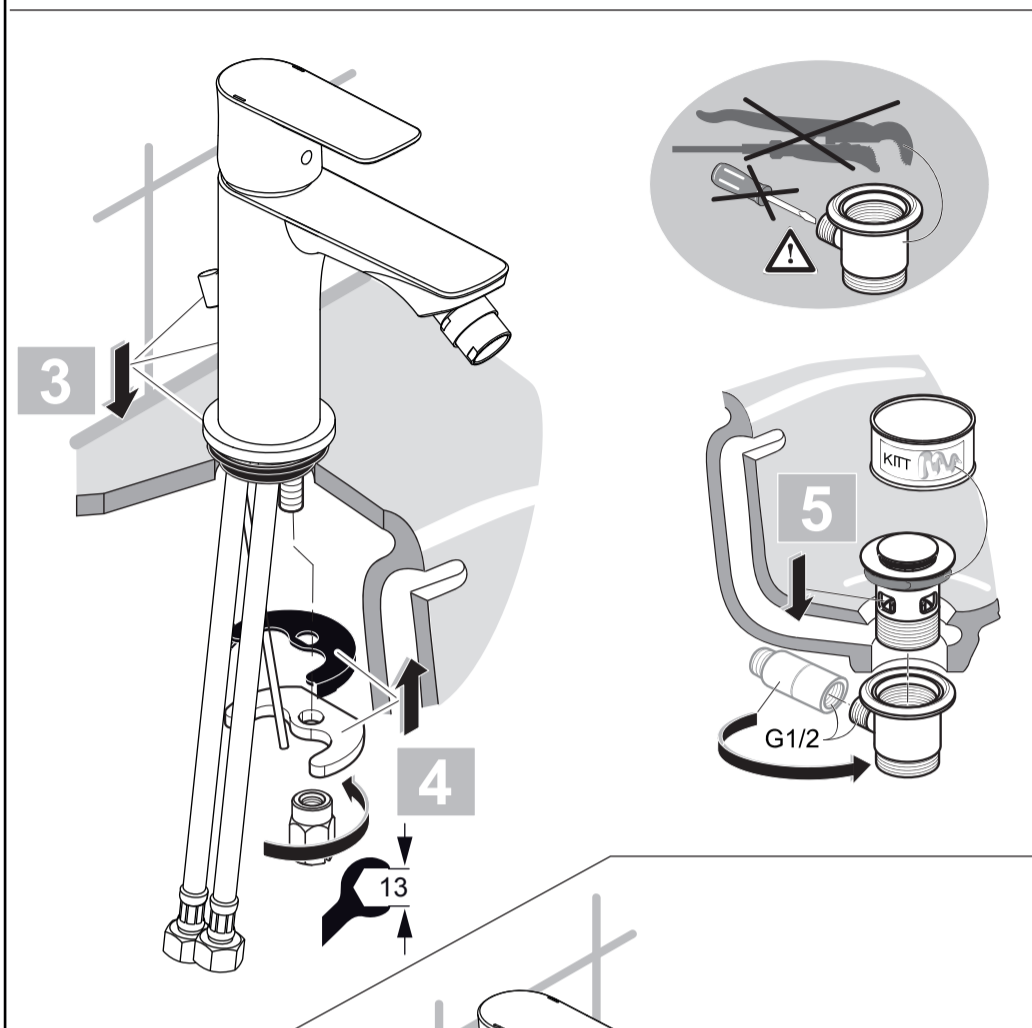

CONNECT AIR

A 7030 ..

0418 / A 868 466
 (+ A 865 612)
 Made in Germany

Ideal Standard International NV
 Corporate Village - Gent Building
 Da Vincilaan 2
 1935 Zaventem
 Belgium

www.idealstandardinternational.com