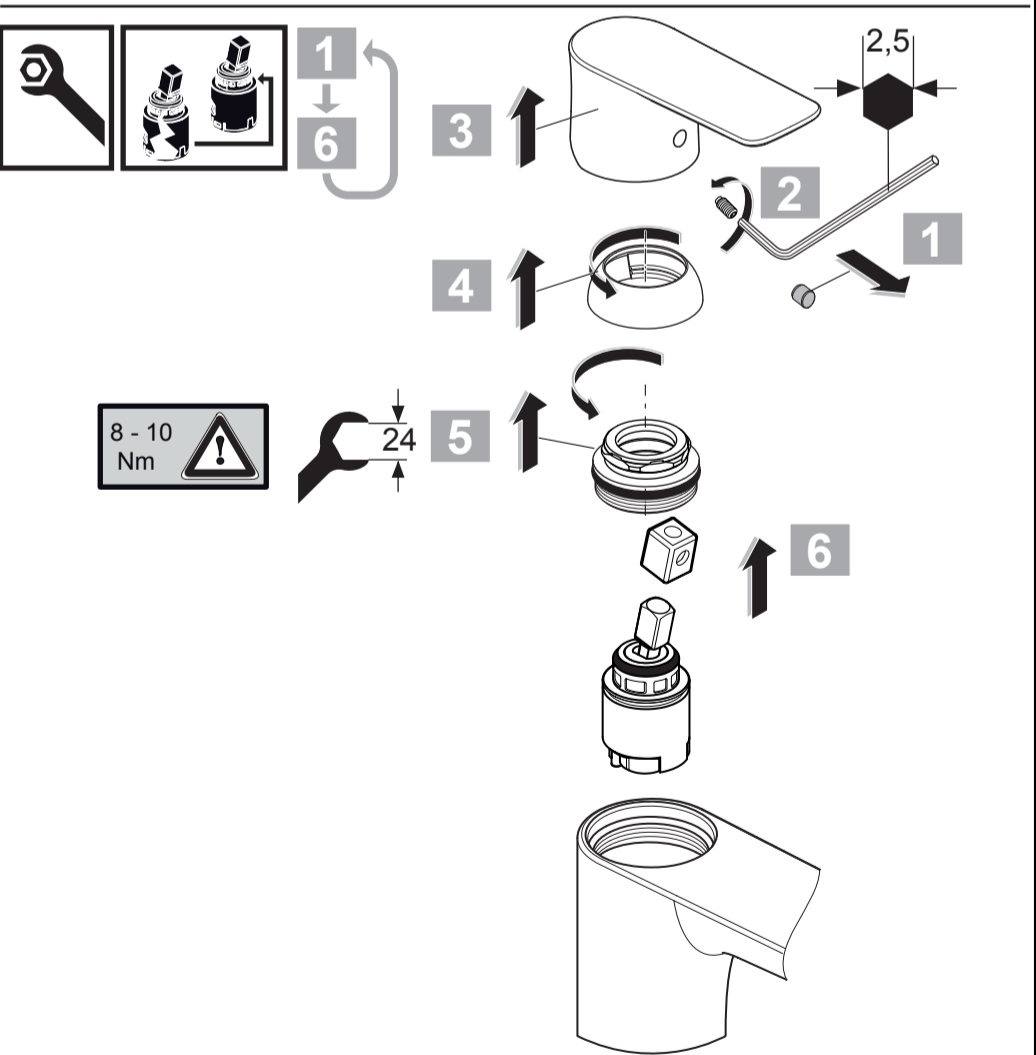

CONNECT AIR

A 7030 ..

0418 / A 868 466
 (+ A 865 612)
 Made in Germany

Ideal Standard International NV
 Corporate Village - Gent Building
 Da Vincilaan 2
 1935 Zaventem
 Belgium

www.idealstandardinternational.com