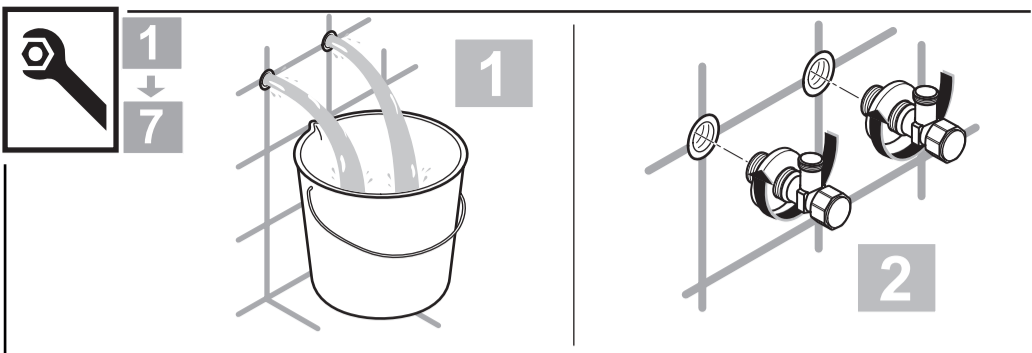

CONNECT AIR

A 7030 ..

0418 / A 868 466
 (+ A 865 612)
 Made in Germany

Ideal Standard International NV
 Corporate Village - Gent Building
 Da Vincilaan 2
 1935 Zaventem
 Belgium

www.idealstandardinternational.com