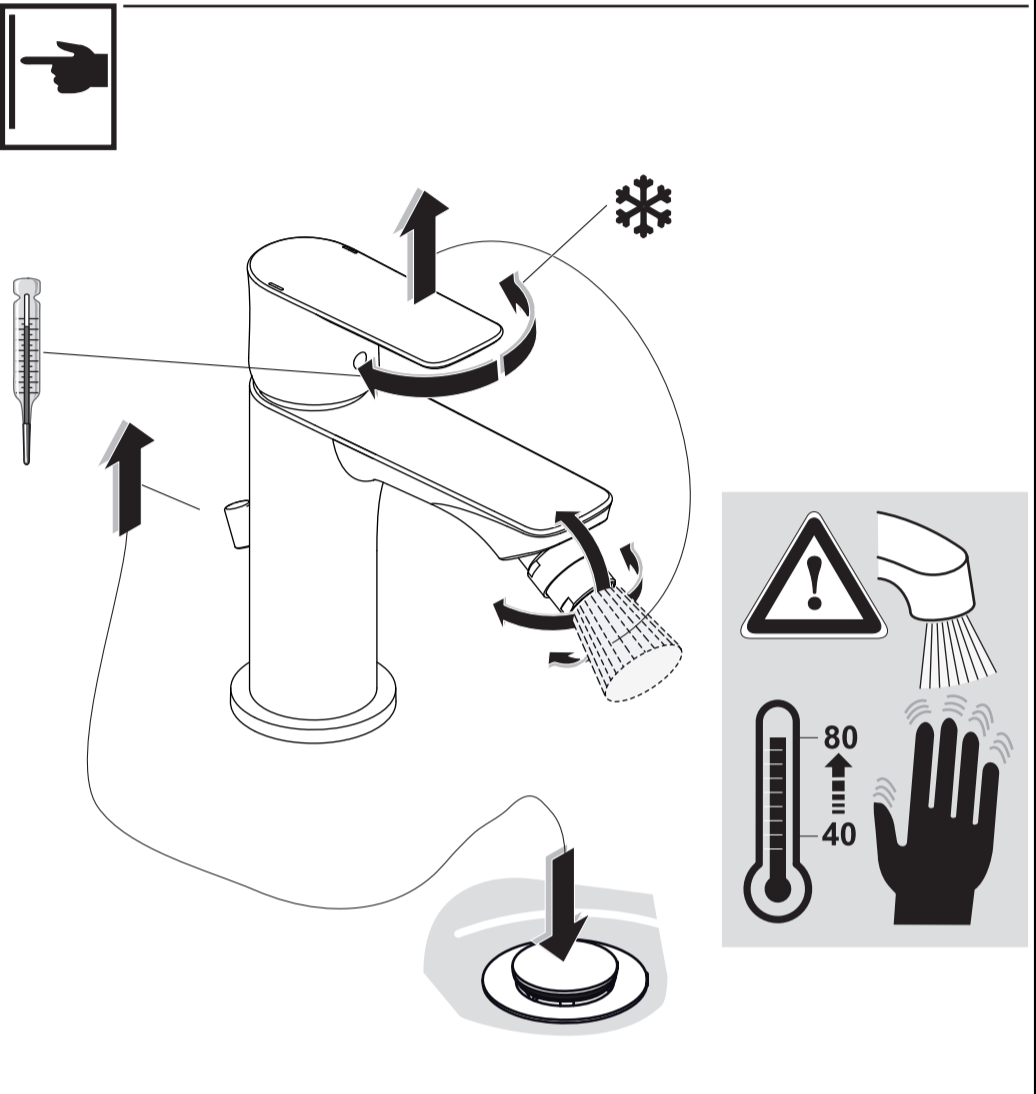

CONNECT AIR

A 7030 ..

0418 / A 868 466
 (+ A 865 612)
 Made in Germany

Ideal Standard International NV
 Corporate Village - Gent Building
 Da Vincilaan 2
 1935 Zaventem
 Belgium

www.idealstandardinternational.com