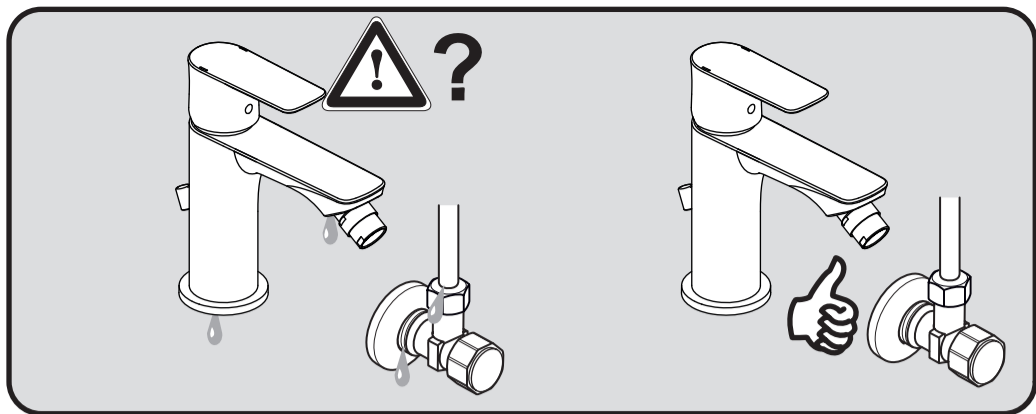

CONNECT AIR

A 7030 ..

0418 / A 868 466
 (+ A 865 612)
 Made in Germany

Ideal Standard International NV
 Corporate Village - Gent Building
 Da Vincilaan 2
 1935 Zaventem
 Belgium

www.idealstandardinternational.com