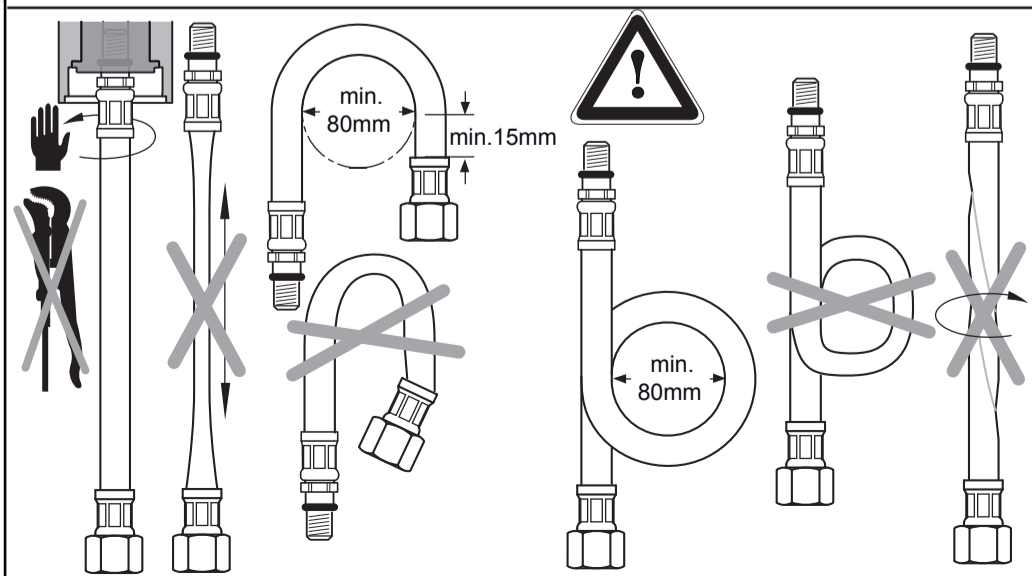

CONNECT AIR

A 7030 ..

0418 / A 868 466
 (+ A 865 612)
 Made in Germany

Ideal Standard International NV
 Corporate Village - Gent Building
 Da Vincilaan 2
 1935 Zaventem
 Belgium

www.idealstandardinternational.com