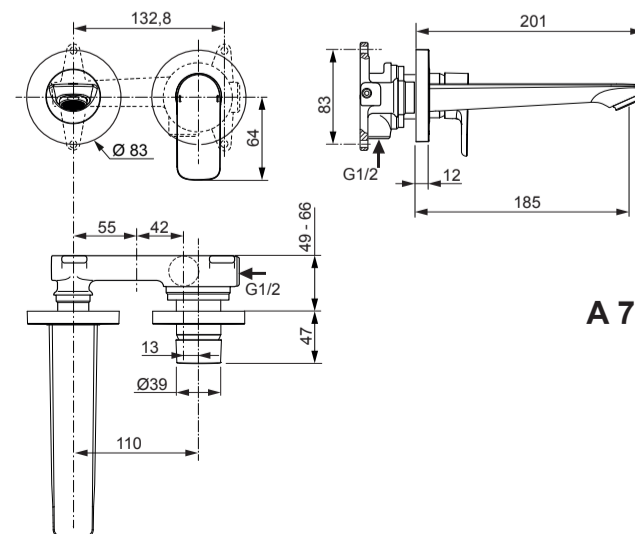

A 7029 ..

Ideal Standard International NV
Corporate Village - Gent Building
Da Vincilaan 2
1935 Zaventem
Belgium

www.idealstandardinternational.com