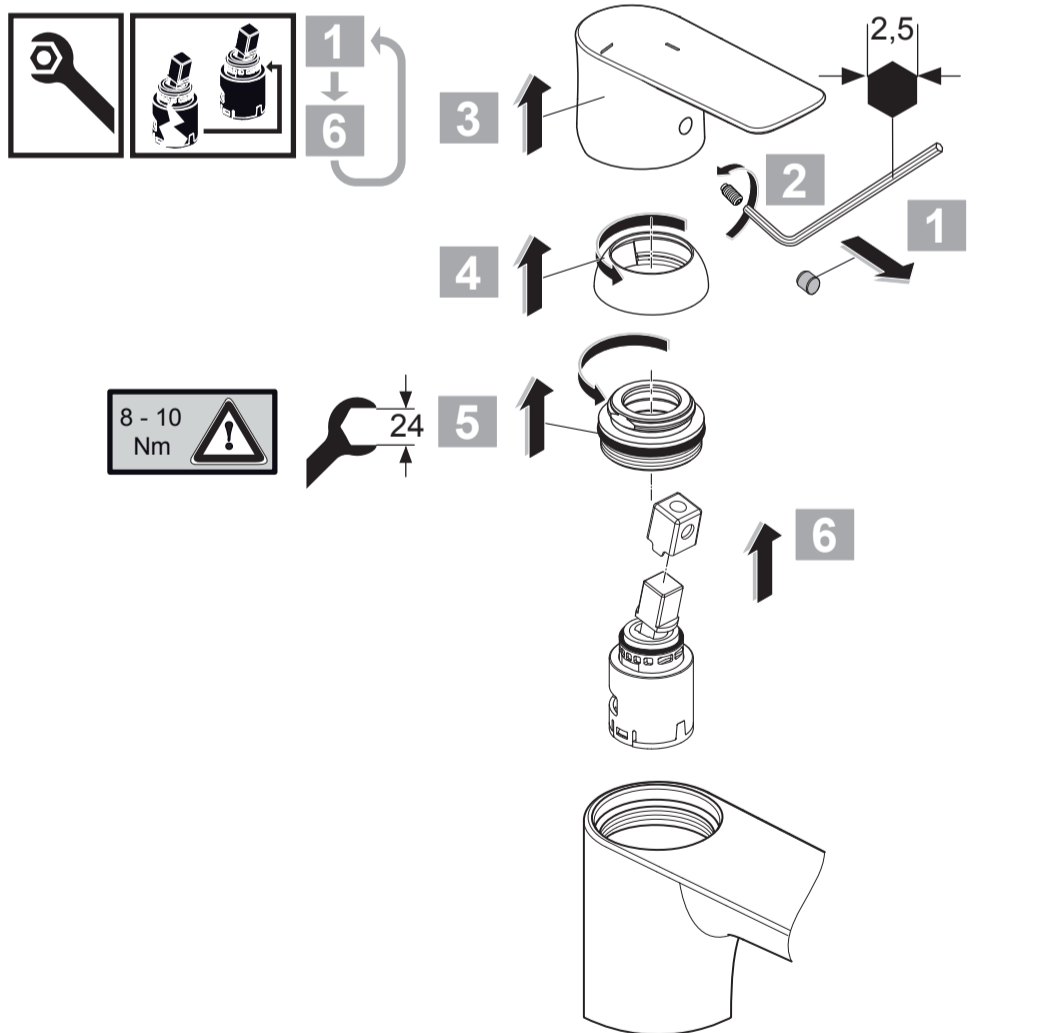

P	bar		MAX. 10			Q (3 bar)
	T	°C		MAX. 85			I/min 5