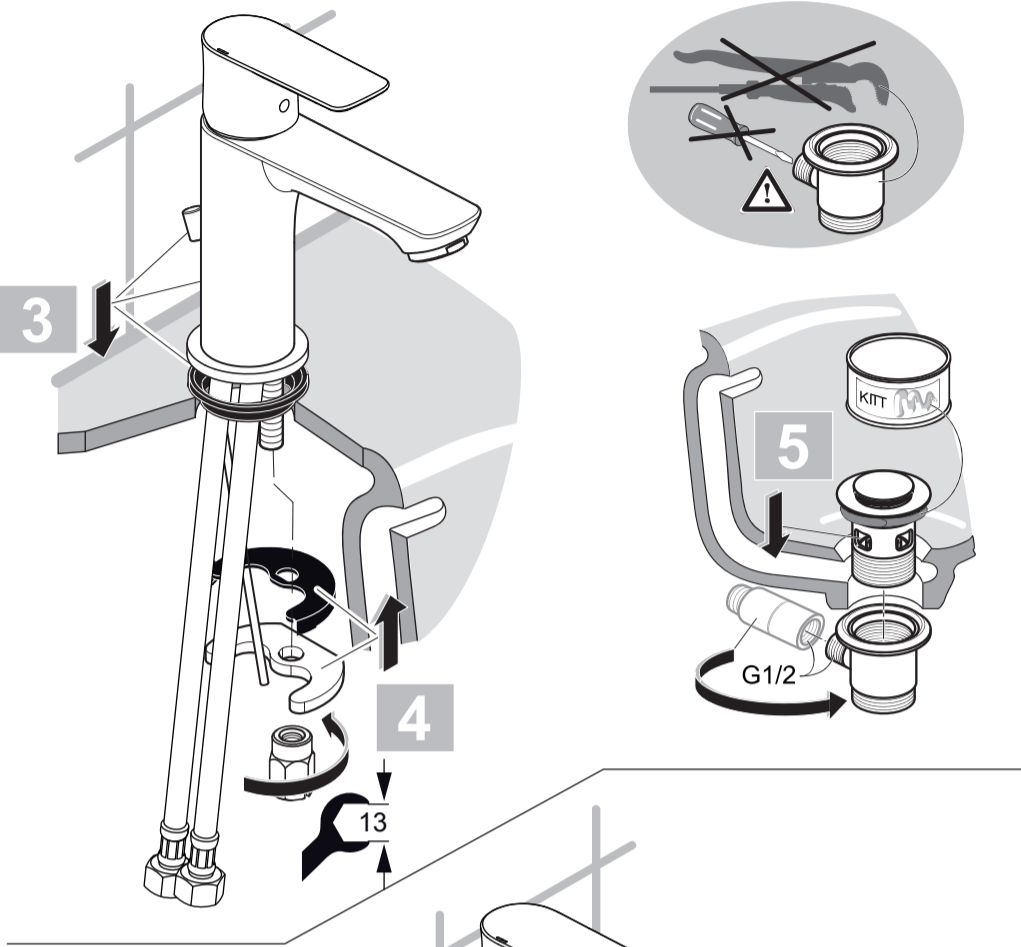

P	bar		MAX. 10			Q (3 bar)
	T	°C		MAX. 85			I/min 5