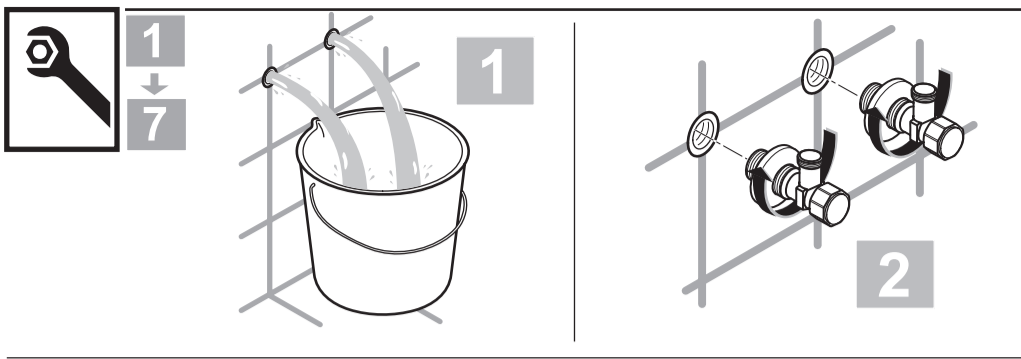

P	bar		MAX. 10			Q (3 bar)
	T	°C		MAX. 85			I/min 5