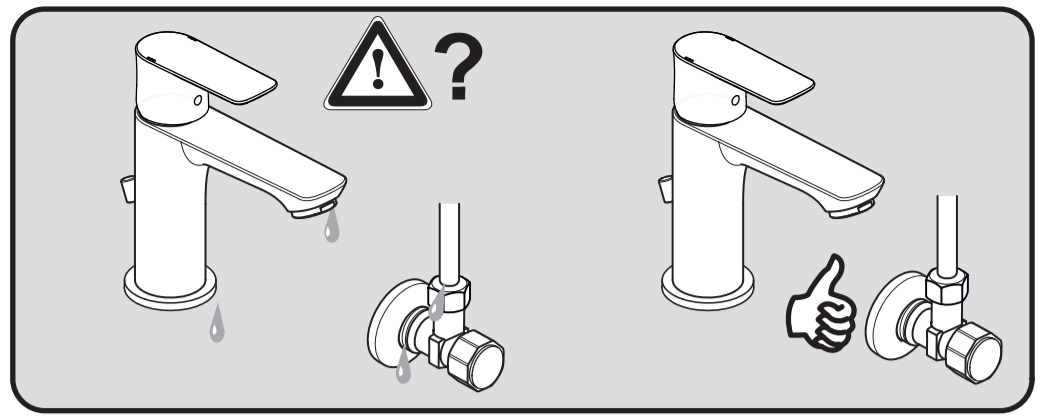

P	bar		MAX. 10			Q (3 bar)
	T	°C		MAX. 85			I/min 5