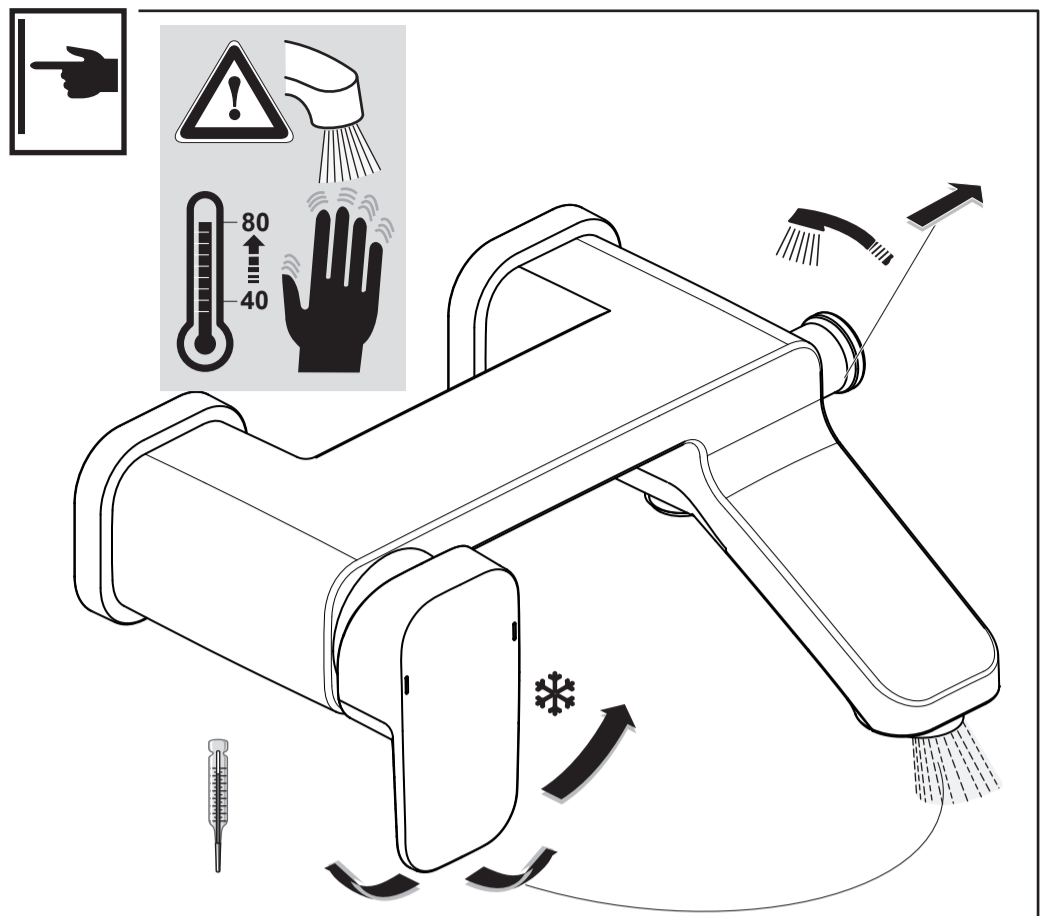

P bar		MAX. 10		5		Q (3 bar)
	T °C		MAX. 80		65		l/min 23/ A6337 22/ A6338