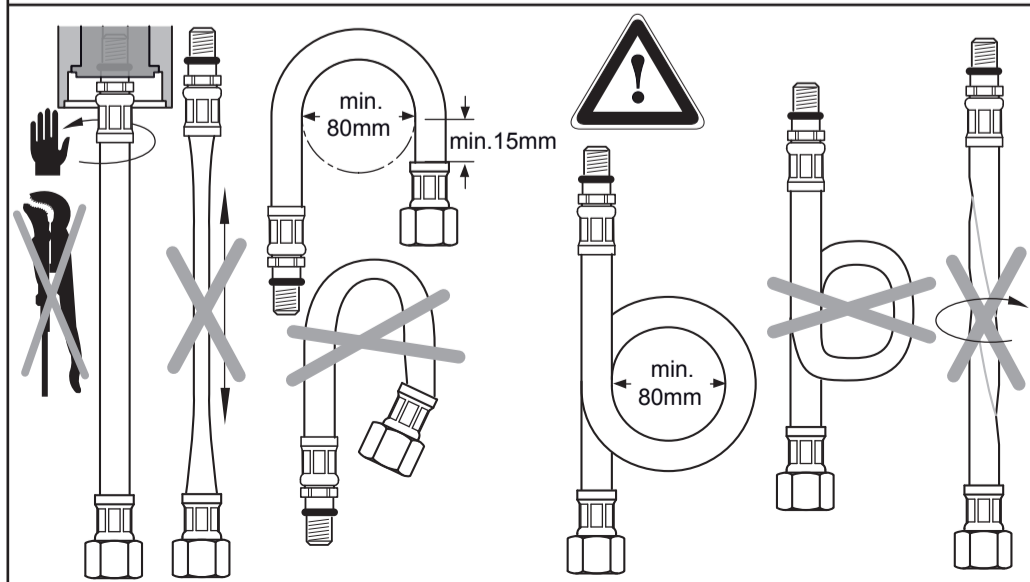

**Tonic II**  
 A 6336 ..

0116 / A 866 961  
 (+ A 865 612)  
 Made in Germany

Ideal Standard International NV  
 Corporate Village - Gent Building  
 Da Vincilaan 2  
 1935 Zaventem  
 Belgium

[www.idealstandardinternational.com](http://www.idealstandardinternational.com)