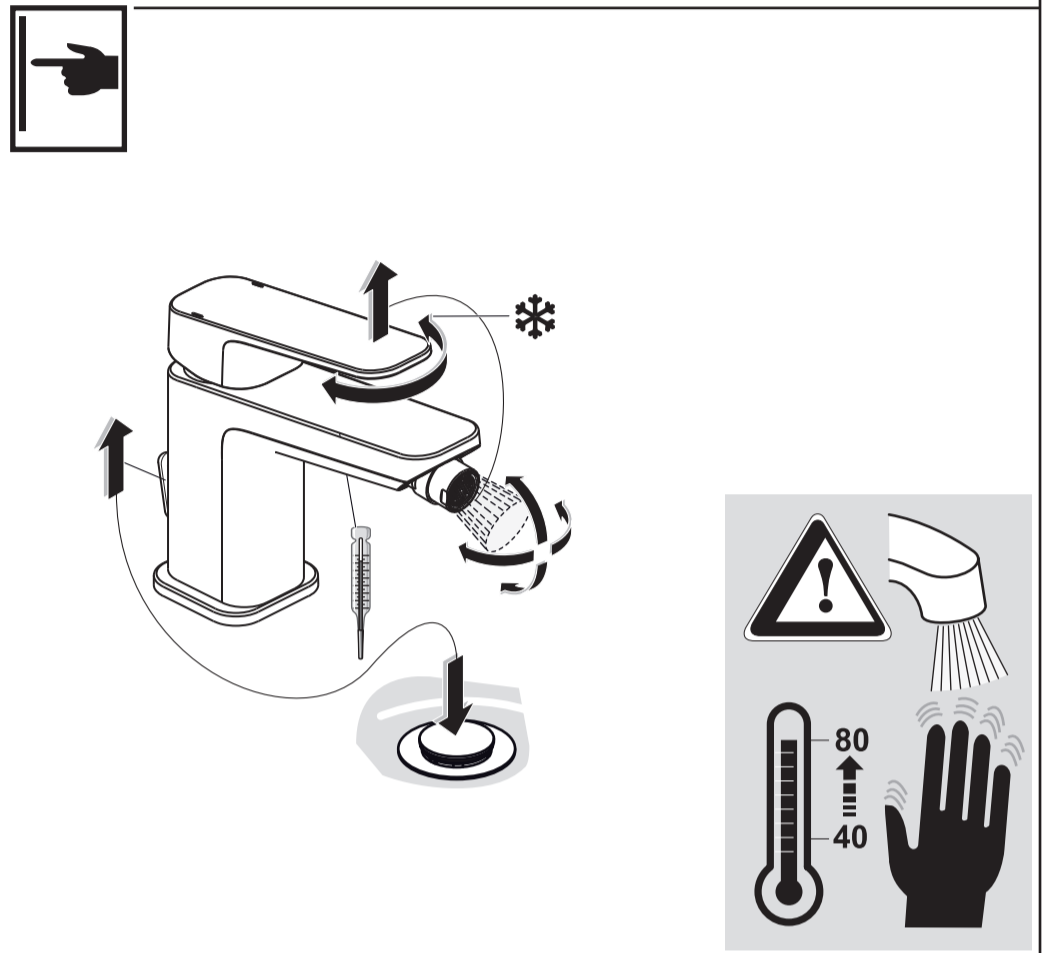

**Tonic II**  
 A 6336 ..

0116 / A 866 961  
 (+ A 865 612)  
 Made in Germany

Ideal Standard International NV  
 Corporate Village - Gent Building  
 Da Vincilaan 2  
 1935 Zaventem  
 Belgium

[www.idealstandardinternational.com](http://www.idealstandardinternational.com)