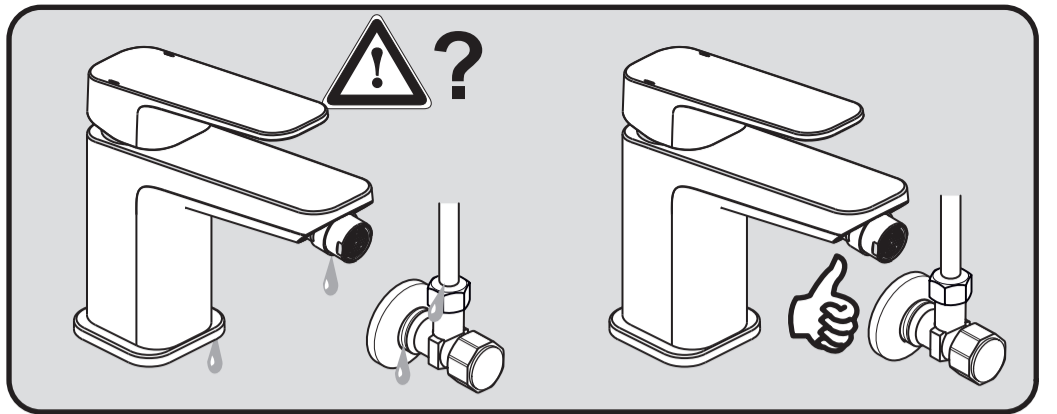

**Tonic II**  
 A 6336 ..

0116 / A 866 961  
 (+ A 865 612)  
 Made in Germany

Ideal Standard International NV  
 Corporate Village - Gent Building  
 Da Vincilaan 2  
 1935 Zaventem  
 Belgium

[www.idealstandardinternational.com](http://www.idealstandardinternational.com)