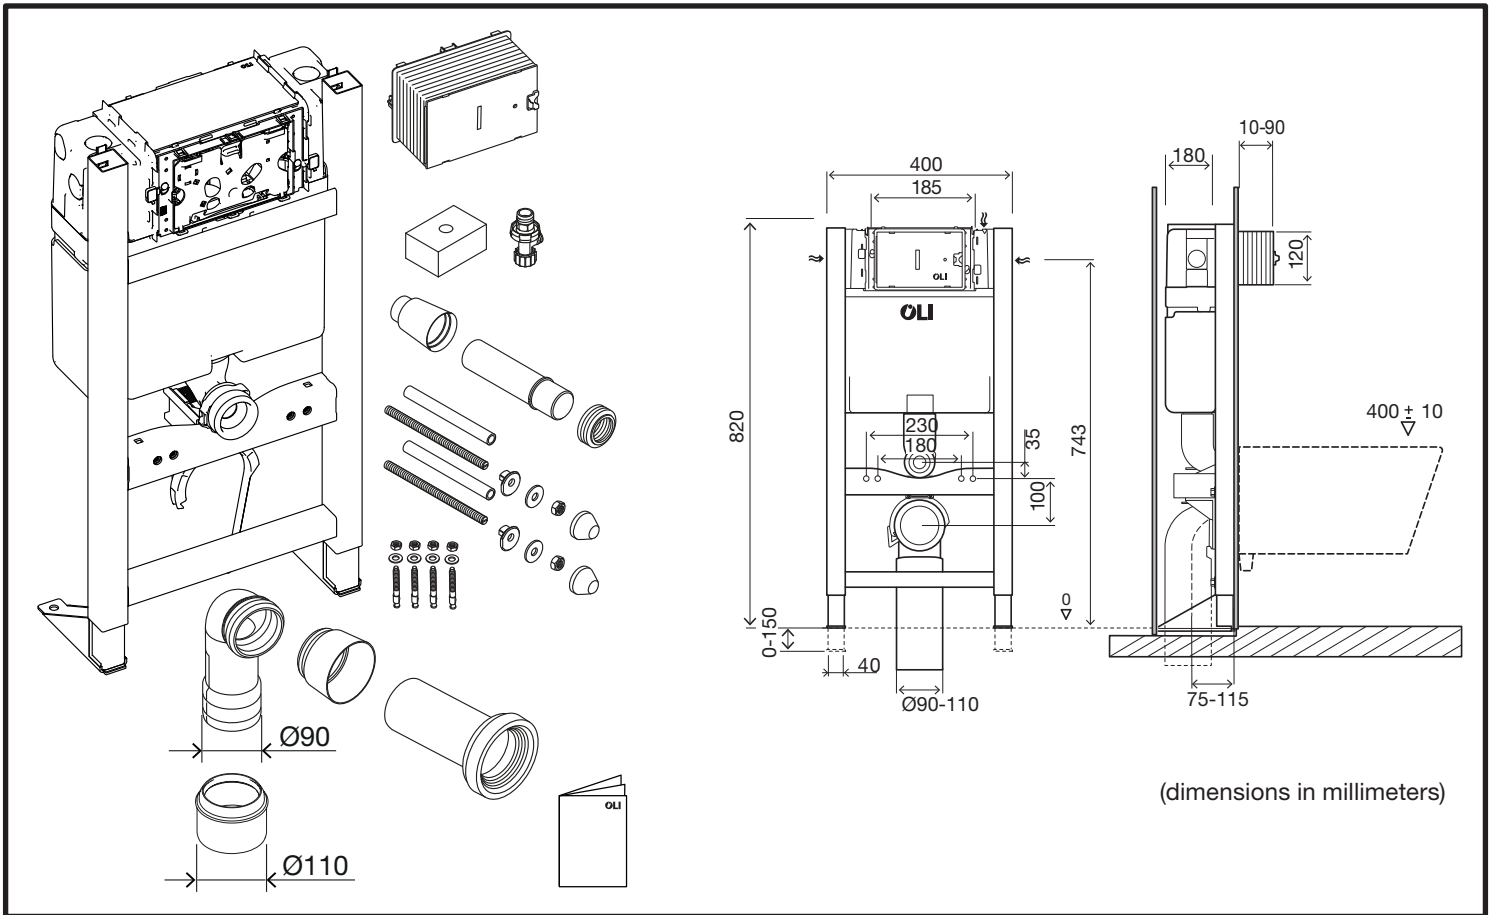

EXPERT PLUS

Free Standing Sanitarblock 820

4A

4B

5

FRONT

5

TOP