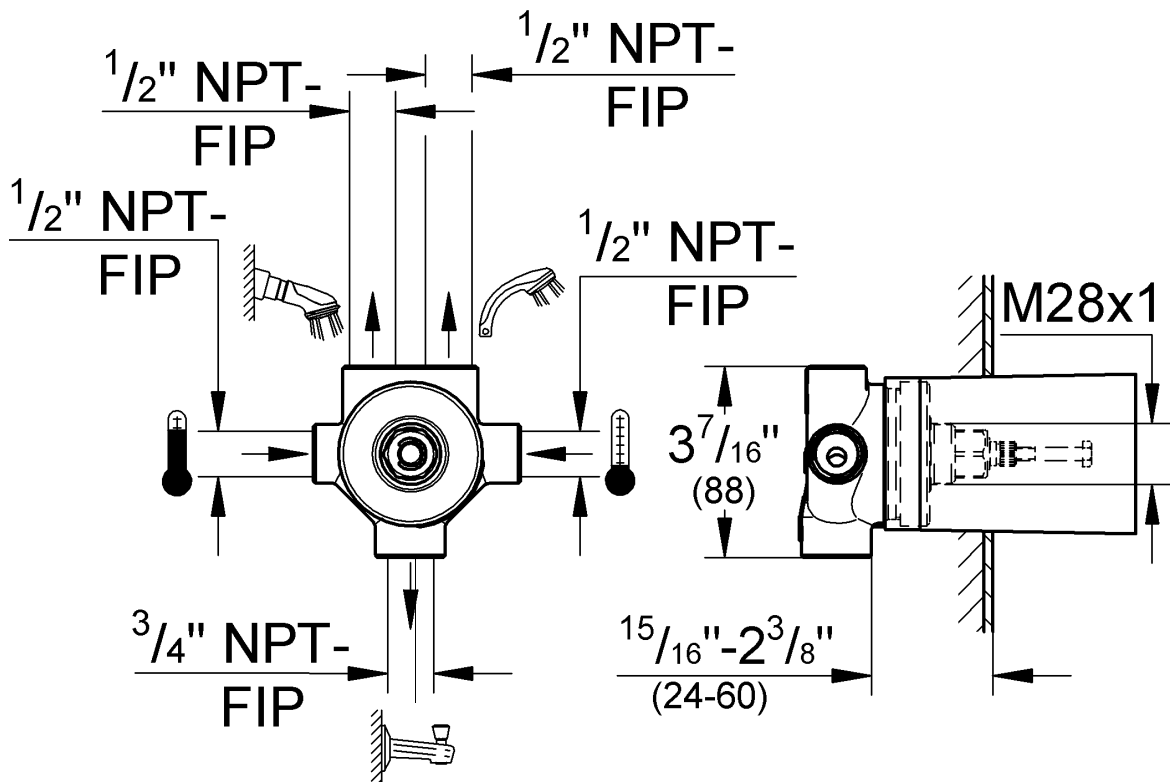

ENJOY WATER®

29 708

29 714

GROHE

ENJOY WATER®